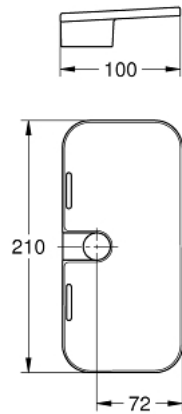

48 426 000 **SOAP DISH**

PRODUCT DESCRIPTION

- suitable for shower rails Rainshower SmartActive with diameter 22 mm