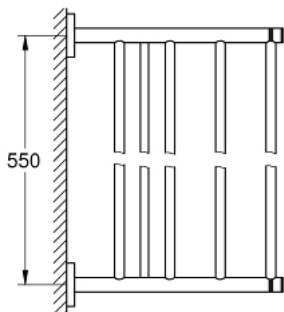

40 800 001 ESSENTIALS MULTI BATH TOWEL RACK

PRODUCT DESCRIPTION

- Colour: chrome
- material: metal
- 604 mm (drilling length 550 mm)
- concealed fastening
- GROHE LongLife finish
- suitable for screwing (including screws and dowels)