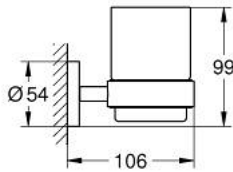

40 447 001 ESSENTIALS CRYSTAL GLASS WITH HOLDER

PRODUCT DESCRIPTION

- Colour: chrome
- material: glass / metal
- consisting of:
 - Includes holder (40 369)
 - Includes glass cup (40 372)
- concealed fastening
- GROHE LongLife finish
- suitable for screwing (including screws and dowels) or gluing (glue 40 915 000 sold separately)
- holding force: max. 5 kg
- the specified holding capacity is valid for static (slowly applied) load and intended use only