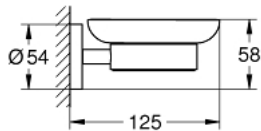

40 444 001 ESSENTIALS SOAP DISH WITH HOLDER

PRODUCT DESCRIPTION

- Colour: chrome
- material: glass / metal
- consisting of:
 - Includes holder (40 369)
 - Includes soap dish (40 368)
- concealed fastening
- GROHE LongLife finish
- suitable for screwing (including screws and dowels) or gluing (glue 40 915 000 sold separately)
- holding force: max. 5 kg
- the specified holding capacity is valid for static (slowly applied) load and intended use only

40 444 001 ESSENTIALS SOAP DISH WITH HOLDER

SPARE PARTS, November 2014 – spareParts.validDate.now

1: **Soap dish** (Order-nr. 40368001)