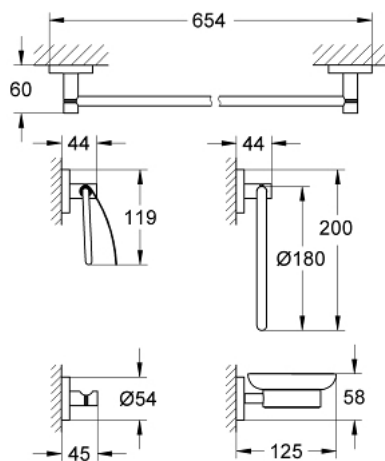

### PRODUCT DESCRIPTION

- Colour: chrome
- material: glass / metal
- consisting of:
  - towel ring (40 365 001)
  - towel rail, 600 mm (40 366 001)
  - robe hook (40 364 001)
  - paper holder with cover (40 367 001)
  - soap dish with holder (40 444 001)
- concealed fastening
- GROHE LongLife finish
- suitable for screwing (including screws and dowels) or gluing (glue 40 915 000 sold separately)

40 344 001 **ESSENTIALS MASTER BATHROOM ACCESSORIES SET 5-IN-1**

**SPARE PARTS**, October 2014 – spareParts.validDate.now

1: **Soap dish** (Order-nr. 40368001)