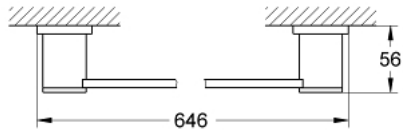

### PRODUCT DESCRIPTION

- Colour: chrome
- 640 mm (drilling length 600 mm)
- material: metal
- concealed fastening
- GROHE LongLife finish

Pure Freude  
an Wasser