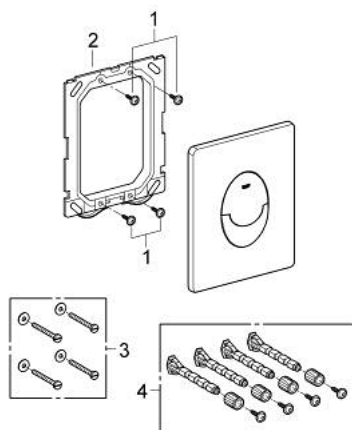

38 505 000 SKATE AIR FLUSH PLATE

PRODUCT DESCRIPTION

- Colour: chrome
- For dual flush or start & stop actuation
- For pneumatic discharge valve AV1
- vertical installation
- 156 x 197 mm
- material: ABS
- GROHE LongLife finish
- GROHE EcoJoy - less water, perfect flow
- For combination with Rapid SL and Uniset GD 2 cisterns
- for use with Rapid SLX please order shaft 66 791 000 (sold separately)

38 505 000 SKATE AIR FLUSH PLATE

SPARE PARTS, March 2013 – spareParts.validDate.now

1: Screw (Order-nr. 6636200M)

2: Mounting frame (Order-nr. 43207000)

3: Fixing set (Order-nr. 4308500M)*

4: Fixing set (Order-nr. 4215800M)*