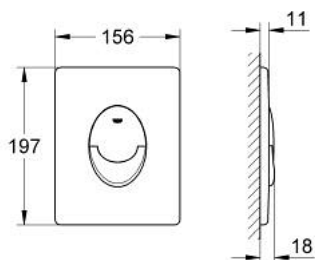

38 505 000 SKATE AIR FLUSH PLATE

PRODUCT DESCRIPTION

- Colour: chrome
- For dual flush or start & stop actuation
- For pneumatic discharge valve AV1
- vertical installation
- 156 x 197 mm
- material: ABS
- GROHE LongLife finish
- GROHE EcoJoy - less water, perfect flow
- For combination with Rapid SL and Uniset GD 2 cisterns
- for use with Rapid SLX please order shaft 66 791 000 (sold separately)

38 505 000 SKATE AIR FLUSH PLATE

SPARE PARTS, March 2013 – spareParts.validDate.now

1: Screw (Order-nr. 6636200M)

2: Mounting frame (Order-nr. 43207000)

3: Fixing set (Order-nr. 4308500M)*

4: Fixing set (Order-nr. 4215800M)*