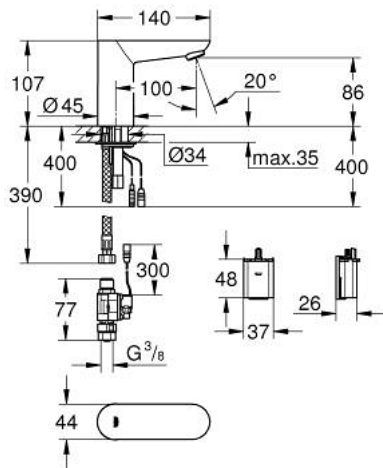

36 271 000 EUROECO COSMOPOLITAN E INFRA-RED ELECTRONIC BASIN TAP WITHOUT MIXING DEVICE

PRODUCT DESCRIPTION

- Colour: chrome
- With infrared sensor for bi-directional communication for monitoring, configuration and servicing
- for cold or premixed water
- 6V lithium battery, type CR-P2
- Battery lifetime: approx. 7 years (150 actuations a day)
- GROHE EcoJoy - less water, perfect flow
- maximum flow rate (at 3 bar): 5 l/min
- flexible connection hoses
- Dirt strainers
- external solenoid valve
- external battery
- rapid installation system
- Multistage battery status display
- 7 pre-set programs:
 - Auto flush
 - Thermal disinfection
 - Cleaning mode
- Additional functions and precise settings by remote control 36 407
- CE approved
- Noise classification 1 in accordance with DIN4109 incl. certificate
- type of protection faucet IP 59K
- min. recommended pressure 1.0 bar

36 271 000 EUROECO COSMOPOLITAN E INFRA-RED ELECTRONIC BASIN TAP WITHOUT MIXING DEVICE

SPARE PARTS, September 2015 – spareParts.validDate.now

- 1: Flow control (Order-nr. 48159000)
- 2: Shank mounting kit (Order-nr. 42389000)
- 3: Connection hose (Order-nr. 46255000)
- 4: Solenoid valve (Order-nr. 42390000)
- 4.1: Dirt strainer (Order-nr. 42395000)
- 5: Battery housing (Order-nr. 42393000)
- 5.1: Battery (Order-nr. 42886000)
- 6: Mounting wrench (Order-nr. 19017000)*
- 7: Remote control (Order-nr. 36407001)*