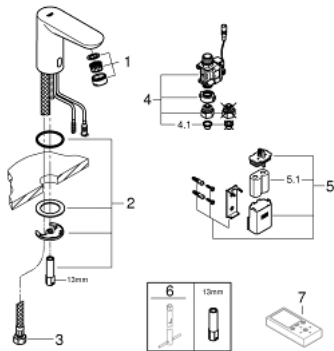

36 271 000 EUROECO COSMOPOLITAN E INFRA-RED ELECTRONIC BASIN TAP WITHOUT MIXING DEVICE

PRODUCT DESCRIPTION

- Colour: chrome
- With infrared sensor for bi-directional communication for monitoring, configuration and servicing
- for cold or premixed water
- 6V lithium battery, type CR-P2
- Battery lifetime: approx. 7 years (150 actuations a day)
- GROHE EcoJoy - less water, perfect flow
- maximum flow rate (at 3 bar): 5 l/min
- flexible connection hoses
- Dirt strainers
- external solenoid valve
- external battery
- rapid installation system
- Multistage battery status display
- 7 pre-set programs:
 - Auto flush
 - Thermal disinfection
 - Cleaning mode
- Additional functions and precise settings by remote control 36 407
- CE approved
- Noise classification 1 in accordance with DIN4109 incl. certificate
- type of protection faucet IP 59K
- min. recommended pressure 1.0 bar

36 271 000 EUROECO COSMOPOLITAN E INFRA-RED ELECTRONIC BASIN TAP WITHOUT MIXING DEVICE

SPARE PARTS, September 2015 – spareParts.validDate.now

- 1: Flow control (Order-nr. 48159000)
- 2: Shank mounting kit (Order-nr. 42389000)
- 3: Connection hose (Order-nr. 46255000)
- 4: Solenoid valve (Order-nr. 42390000)
- 4.1: Dirt strainer (Order-nr. 42395000)
- 5: Battery housing (Order-nr. 42393000)
- 5.1: Battery (Order-nr. 42886000)
- 6: Mounting wrench (Order-nr. 19017000)*
- 7: Remote control (Order-nr. 36407001)*