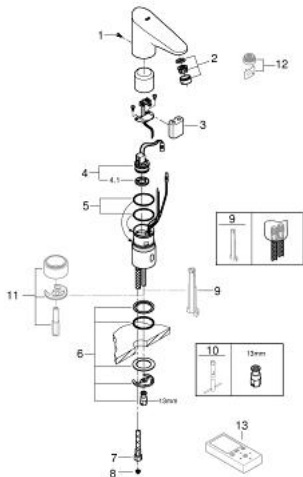

## 36 208 001 EUROPLUS E INFRA-RED ELECTRONIC BASIN TAP 1/2" WITHOUT MIXING DEVICE

### PRODUCT DESCRIPTION

- Colour: chrome
- With infrared sensor for bi-directional communication for monitoring, configuration and servicing
- for cold or premixed water
- 6V lithium battery, type CR-P2
- Battery lifetime: approx. 7 years (150 actuations a day)
- GROHE EcoJoy - less water, perfect flow
- maximum flow rate (at 3 bar): 5 l/min
- flexible connection hoses
- Dirt strainer
- Solenoid valve
- rapid installation system
- Multistage battery status display
- 7 pre-set programs:
  - Auto flush
  - Thermal disinfection
  - Cleaning mode
- Additional functions and precise settings by remote control 36 407
- CE approved
- Noise classification 1 in accordance with DIN4109 incl. certificate
- type of protection faucet IP 59K

### SPARE PARTS, October 2015 – spareParts.validDate.now

- 1: Screws (Order-nr. 4283100M)
  - 2: Flow control (Order-nr. 48159000)
  - 3: Battery (Order-nr. 42886000)
  - 4: Solenoid valve (Order-nr. 42229000)
  - 4.1: Dirt strainer (Order-nr. 42798000)
  - 5: O-ring (Order-nr. 4283600M)
  - 6: Fixing set (Order-nr. 42841000)
  - 7: Flexible connection hose (18 1/2") (Order-nr. 45484000)
  - 8: Dirt strainer (Order-nr. 4215200M)
  - 9: Disassembling key (Order-nr. 19132000)\*
  - 10: Mounting wrench (Order-nr. 19017000)\*
  - 11: Socket (Order-nr. 36210000)\*
  - 12: Flow control (Order-nr. 36133000)\*
  - 13: Remote control (Order-nr. 36407001)\*
- \* Optional accessories