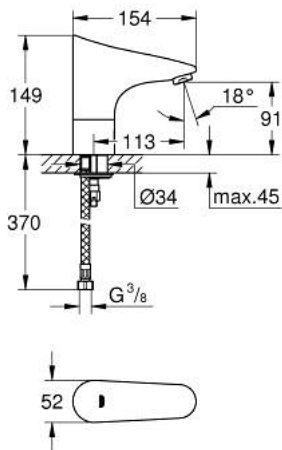

## 36 208 001 EUROPLUS E INFRA-RED ELECTRONIC BASIN TAP 1/2" WITHOUT MIXING DEVICE

### PRODUCT DESCRIPTION

- Colour: chrome
- With infrared sensor for bi-directional communication for monitoring, configuration and servicing
- for cold or premixed water
- 6V lithium battery, type CR-P2
- Battery lifetime: approx. 7 years (150 actuations a day)
- GROHE EcoJoy - less water, perfect flow
- maximum flow rate (at 3 bar): 5 l/min
- flexible connection hoses
- Dirt strainer
- Solenoid valve
- rapid installation system
- Multistage battery status display
- 7 pre-set programs:
  - Auto flush
  - Thermal disinfection
  - Cleaning mode
- Additional functions and precise settings by remote control 36 407
- CE approved
- Noise classification 1 in accordance with DIN4109 incl. certificate
- type of protection faucet IP 59K

### SPARE PARTS, October 2015 – spareParts.validDate.now

- 1: Screws (Order-nr. 4283100M)
  - 2: Flow control (Order-nr. 48159000)
  - 3: Battery (Order-nr. 42886000)
  - 4: Solenoid valve (Order-nr. 42229000)
  - 4.1: Dirt strainer (Order-nr. 42798000)
  - 5: O-ring (Order-nr. 4283600M)
  - 6: Fixing set (Order-nr. 42841000)
  - 7: Flexible connection hose (18 1/2") (Order-nr. 45484000)
  - 8: Dirt strainer (Order-nr. 4215200M)
  - 9: Disassembling key (Order-nr. 19132000)\*
  - 10: Mounting wrench (Order-nr. 19017000)\*
  - 11: Socket (Order-nr. 36210000)\*
  - 12: Flow control (Order-nr. 36133000)\*
  - 13: Remote control (Order-nr. 36407001)\*
- \* Optional accessories