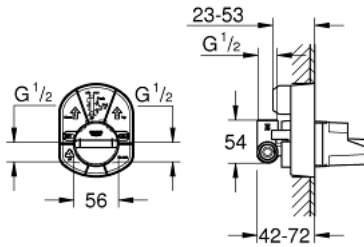

33 964 000 SINGLE-LEVER MIXER 1/2", CONCEALED BODY

PRODUCT DESCRIPTION

- for shower
- Without finishing trim set
- Wall installation
- GROHE SilkMove 46 mm ceramic cartridge
- adjustable flow rate limiter
- top outlet 1/2"
- clockwise thread

33 964 000 **SINGLE-LEVER MIXER 1/2", CONCEALED BODY**

SPARE PARTS, January 1994 – spareParts.validDate.now

1: Cartridge (Order-nr. 46048000)