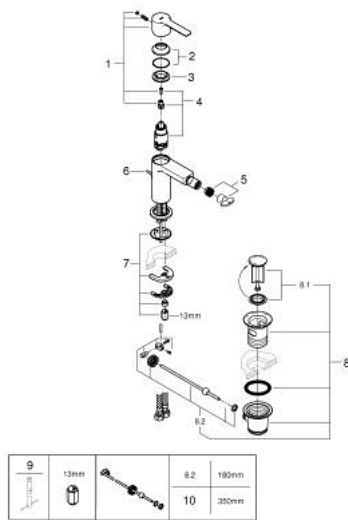

33 848 001 LINEARE SINGLE-LEVER BIDET MIXER 1/2"
S-SIZE

PRODUCT DESCRIPTION

- Colour: chrome
- single hole installation
- metal lever
- GROHE SilkMove 28 mm ceramic cartridge
- With temperature limiter
- GROHE LongLife finish
- GROHE EcoJoy - less water, perfect flow
- maximum flow rate (at 3 bar): 5 l/min
- GROHE FastFixation Plus installation system
- Ball-joint mousseur
- Pop-up waste set 1 1/4"
- flexible connection hoses
- min. recommended pressure 1.0 bar

33 848 001 LINEARE SINGLE-LEVER BIDET MIXER 1/2" S-SIZE

SPARE PARTS, July 2016 – spareParts.validDate.now

- 1: Lever (Order-nr. 46980000)
 - 2: Cap (Order-nr. 46581000)
 - 3: Fitting ring (Order-nr. 07419000)
 - 4: Cartridge (Order-nr. 46580000)
 - 5: Flow control (Order-nr. 13998000)
 - 6: Pop-up rod (Order-nr. 46739000)
 - 7: Shank mounting kit (Order-nr. 46645000)
 - 8: 1 1/4\" waste set (Order-nr. 28910000)
 - 8.1: Plug (Order-nr. 07182000)
 - 8.2: Eccentric rod (Order-nr. 07052000)
 - 9: Mounting wrench (Order-nr. 19017000)*
 - 10: Eccentric rod (Order-nr. 07341000)*
- * Optional accessories