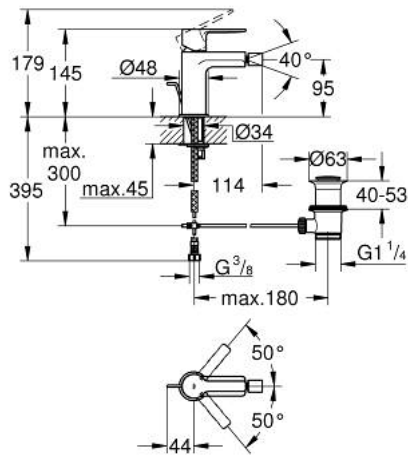

33 848 001 LINEARE SINGLE-LEVER BIDET MIXER 1/2"
S-SIZE

PRODUCT DESCRIPTION

- Colour: chrome
- single hole installation
- metal lever
- GROHE SilkMove 28 mm ceramic cartridge
- With temperature limiter
- GROHE LongLife finish
- GROHE EcoJoy - less water, perfect flow
- maximum flow rate (at 3 bar): 5 l/min
- GROHE FastFixation Plus installation system
- Ball-joint mousseur
- Pop-up waste set 1 1/4"
- flexible connection hoses
- min. recommended pressure 1.0 bar

33 848 001 LINEARE SINGLE-LEVER BIDET MIXER 1/2" S-SIZE

SPARE PARTS, July 2016 – spareParts.validDate.now

- 1: Lever (Order-nr. 46980000)
 - 2: Cap (Order-nr. 46581000)
 - 3: Fitting ring (Order-nr. 07419000)
 - 4: Cartridge (Order-nr. 46580000)
 - 5: Flow control (Order-nr. 13998000)
 - 6: Pop-up rod (Order-nr. 46739000)
 - 7: Shank mounting kit (Order-nr. 46645000)
 - 8: 1 1/4\" waste set (Order-nr. 28910000)
 - 8.1: Plug (Order-nr. 07182000)
 - 8.2: Eccentric rod (Order-nr. 07052000)
 - 9: Mounting wrench (Order-nr. 19017000)*
 - 10: Eccentric rod (Order-nr. 07341000)*
- * Optional accessories