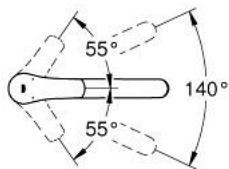

### 33 281 003 EUROSMART SINGLE-LEVER SINK MIXER 1/2"

#### PRODUCT DESCRIPTION

- Colour: chrome
- low spout
- single hole installation
- GROHE LongLife finish
- GROHE SilkMove 35 mm ceramic cartridge
- integrated temperature limiter
- adjustable flow rate limiter
- Swivel cast spout
- Swivel area 140°
- Protected Water Ways no contact of water with lead or nickel inside the tap
- Easy Release Aerator for tool free replacement
- flexible connection hoses 3/8"
- metal fixation set
- maximum flow rate (at 3 bar): 11 l/min
- min. recommended pressure 1.0 bar
- professional edition

## 33 281 003 EUROSMART SINGLE-LEVER SINK MIXER 1/2"

**SPARE PARTS**, June 2022 – spareParts.validDate.now

1: Lever (Order-nr. 48530000)

2: Cap (Order-nr. 46492000)

3: Screw ring (Order-nr. 46815000)

4: Cartridge (Order-nr. 46374000)