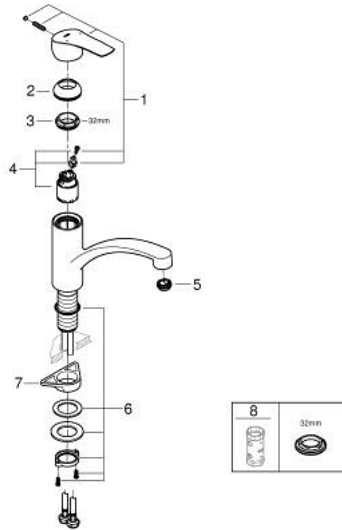

### 33 281 003 EUROSMART SINGLE-LEVER SINK MIXER 1/2"

#### PRODUCT DESCRIPTION

- Colour: chrome
- low spout
- single hole installation
- GROHE LongLife finish
- GROHE SilkMove 35 mm ceramic cartridge
- integrated temperature limiter
- adjustable flow rate limiter
- Swivel cast spout
- Swivel area 140°
- Protected Water Ways no contact of water with lead or nickel inside the tap
- Easy Release Aerator for tool free replacement
- flexible connection hoses 3/8"
- metal fixation set
- maximum flow rate (at 3 bar): 11 l/min
- min. recommended pressure 1.0 bar
- professional edition

## 33 281 003 EUROSMART SINGLE-LEVER SINK MIXER 1/2"

**SPARE PARTS**, June 2022 – spareParts.validDate.now

1: Lever (Order-nr. 48530000)

2: Cap (Order-nr. 46492000)

3: Screw ring (Order-nr. 46815000)

4: Cartridge (Order-nr. 46374000)

5: Flow straightener (Order-nr. 48356000)

6: Shank mounting kit (Order-nr. 48384000)

7: Support plate (Order-nr. 05334000)

8: Socket spanner (Order-nr. 19332000)\*

\* Optional accessories