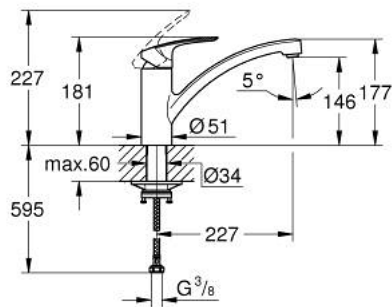

### 33 281 003 EUROSMART SINGLE-LEVER SINK MIXER 1/2"

#### PRODUCT DESCRIPTION

- Colour: chrome
- low spout
- single hole installation
- GROHE LongLife finish
- GROHE SilkMove 35 mm ceramic cartridge
- integrated temperature limiter
- adjustable flow rate limiter
- Swivel cast spout
- Swivel area 140°
- Protected Water Ways no contact of water with lead or nickel inside the tap
- Easy Release Aerator for tool free replacement
- flexible connection hoses 3/8"
- metal fixation set
- maximum flow rate (at 3 bar): 11 l/min
- min. recommended pressure 1.0 bar
- professional edition

## 33 281 003 EUROSMART SINGLE-LEVER SINK MIXER 1/2"

**SPARE PARTS**, June 2022 – spareParts.validDate.now

1: Lever (Order-nr. 48530000)

2: Cap (Order-nr. 46492000)

3: Screw ring (Order-nr. 46815000)

4: Cartridge (Order-nr. 46374000)

5: Flow straightener (Order-nr. 48356000)

6: Shank mounting kit (Order-nr. 48384000)

7: Support plate (Order-nr. 05334000)

8: Socket spanner (Order-nr. 19332000)\*

\* Optional accessories