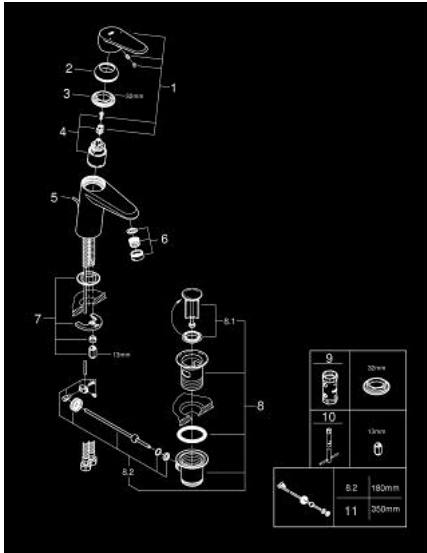

33 190 20E EURODISC COSMOPOLITAN SINGLE-LEVER BASIN MIXER 1/2" S-SIZE

PRODUCT DESCRIPTION

- Colour: chrome
- single hole installation
- metal lever
- GROHE SilkMove 35 mm ceramic cartridge
- adjustable flow rate limiter
- Adjustable minimum flow rate 2.5 l/min
- Temperature limiter
- GROHE LongLife finish
- GROHE EcoJoy - less water, perfect flow
- maximum flow rate (at 3 bar): 5 l/min
- SpeedClean mousseur
- GROHE FastFixation installation system with centering support
- Pop-up waste set 1 1/4"
- flexible connection hoses
- min. recommended pressure 1.0 bar
- Noise classification 1 in accordance with DIN4109 incl. certificate

33 190 20E EURODISC COSMOPOLITAN SINGLE-LEVER BASIN MIXER 1/2" S-SIZE

SPARE PARTS, August 2017 – spareParts.validDate.now

- 1: Lever (Order-nr. 46738000)
 - 2: Cap (Order-nr. 46492000)
 - 3: Screw coupling (Order-nr. 46460000)
 - 4: Cartridge (Order-nr. 46374000)
 - 5: Pop-up rod (Order-nr. 46739000)
 - 6: Flow straightener (Order-nr. 13955000)
 - 7: Shank mounting kit (Order-nr. 46645000)
 - 8: 1 1/4" waste set (Order-nr. 28910000)
 - 8.1: Plug (Order-nr. 07182000)
 - 8.2: Eccentric rod (Order-nr. 07052000)
 - 9: Socket spanner (Order-nr. 19332000)*
 - 10: Mounting wrench (Order-nr. 19017000)*
 - 11: Eccentric rod (Order-nr. 07341000)*
- * Optional accessories