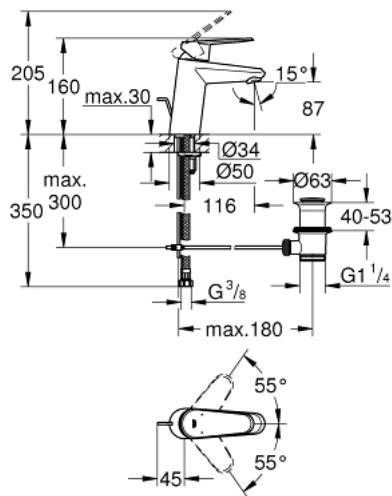

33 190 20E EURODISC COSMOPOLITAN SINGLE-LEVER BASIN MIXER 1/2" S-SIZE

PRODUCT DESCRIPTION

- Colour: chrome
- single hole installation
- metal lever
- GROHE SilkMove 35 mm ceramic cartridge
- adjustable flow rate limiter
- Adjustable minimum flow rate 2.5 l/min
- Temperature limiter
- GROHE LongLife finish
- GROHE EcoJoy - less water, perfect flow
- maximum flow rate (at 3 bar): 5 l/min
- SpeedClean mousseur
- GROHE FastFixation installation system with centering support
- Pop-up waste set 1 1/4"
- flexible connection hoses
- min. recommended pressure 1.0 bar
- Noise classification 1 in accordance with DIN4109 incl. certificate

33 190 20E EURODISC COSMOPOLITAN SINGLE-LEVER BASIN MIXER 1/2" S-SIZE

SPARE PARTS, August 2017 – spareParts.validDate.now

- 1: Lever (Order-nr. 46738000)
 - 2: Cap (Order-nr. 46492000)
 - 3: Screw coupling (Order-nr. 46460000)
 - 4: Cartridge (Order-nr. 46374000)
 - 5: Pop-up rod (Order-nr. 46739000)
 - 6: Flow straightener (Order-nr. 13955000)
 - 7: Shank mounting kit (Order-nr. 46645000)
 - 8: 1 1/4" waste set (Order-nr. 28910000)
 - 8.1: Plug (Order-nr. 07182000)
 - 8.2: Eccentric rod (Order-nr. 07052000)
 - 9: Socket spanner (Order-nr. 19332000)*
 - 10: Mounting wrench (Order-nr. 19017000)*
 - 11: Eccentric rod (Order-nr. 07341000)*
- * Optional accessories