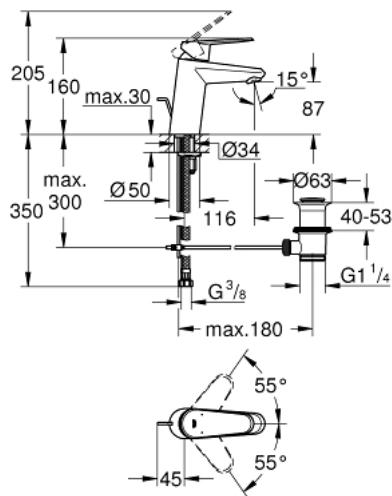

## 33 190 002 EURODISC COSMOPOLITAN SINGLE-LEVER BASIN MIXER 1/2" S-SIZE

### PRODUCT DESCRIPTION

- Colour: chrome
- single hole installation
- metal lever
- GROHE SilkMove 35 mm ceramic cartridge
- adjustable flow rate limiter
- Adjustable minimum flow rate 2.5 l/min
- GROHE LongLife finish
- GROHE FastFixation installation system with centering support
- mousseur
- Pop-up waste set 1 1/4"
- flexible connection hoses
- Optional temperature limiter ref. no. 46 375
- Noise classification 1 in accordance with DIN4109 incl. certificate

### SPARE PARTS, January 2016 – spareParts.validDate.now

- 1: Lever (Order-nr. 46738000)
  - 2: Cap (Order-nr. 46492000)
  - 3: Screw coupling (Order-nr. 46460000)
  - 4: Cartridge (Order-nr. 46374000)
  - 5: Pop-up rod (Order-nr. 46739000)
  - 6: Flow control (Order-nr. 13929000)
  - 7: Shank mounting kit (Order-nr. 46645000)
  - 8: 1 1/4" waste set (Order-nr. 28910000)
  - 8.1: Plug (Order-nr. 07182000)
  - 8.2: Eccentric rod (Order-nr. 07052000)
  - 9: Temperature limiter (Order-nr. 46375000)\*
  - 10: Socket spanner (Order-nr. 19332000)\*
  - 11: Mounting wrench (Order-nr. 19017000)\*
  - 12: Eccentric rod (Order-nr. 07341000)\*
- \* Optional accessories