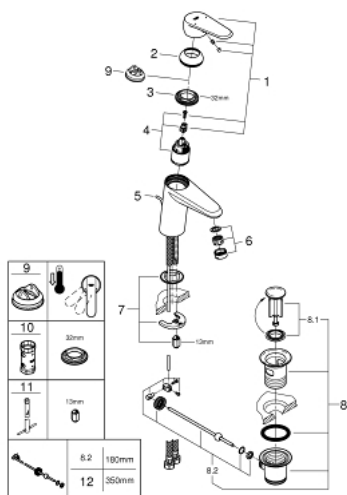

## 33 190 002 EURODISC COSMOPOLITAN SINGLE-LEVER BASIN MIXER 1/2" S-SIZE

### PRODUCT DESCRIPTION

- Colour: chrome
- single hole installation
- metal lever
- GROHE SilkMove 35 mm ceramic cartridge
- adjustable flow rate limiter
- Adjustable minimum flow rate 2.5 l/min
- GROHE LongLife finish
- GROHE FastFixation installation system with centering support
- mousseur
- Pop-up waste set 1 1/4"
- flexible connection hoses
- Optional temperature limiter ref. no. 46 375
- Noise classification 1 in accordance with DIN4109 incl. certificate

### SPARE PARTS, January 2016 – spareParts.validDate.now

- 1: Lever (Order-nr. 46738000)
  - 2: Cap (Order-nr. 46492000)
  - 3: Screw coupling (Order-nr. 46460000)
  - 4: Cartridge (Order-nr. 46374000)
  - 5: Pop-up rod (Order-nr. 46739000)
  - 6: Flow control (Order-nr. 13929000)
  - 7: Shank mounting kit (Order-nr. 46645000)
  - 8: 1 1/4" waste set (Order-nr. 28910000)
  - 8.1: Plug (Order-nr. 07182000)
  - 8.2: Eccentric rod (Order-nr. 07052000)
  - 9: Temperature limiter (Order-nr. 46375000)\*
  - 10: Socket spanner (Order-nr. 19332000)\*
  - 11: Mounting wrench (Order-nr. 19017000)\*
  - 12: Eccentric rod (Order-nr. 07341000)\*
- \* Optional accessories