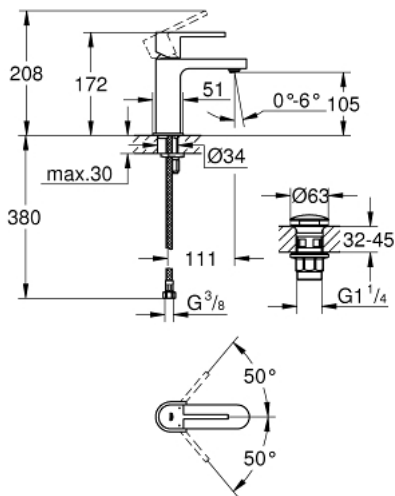

33 163 003 **GROHE PLUS SINGLE-LEVER BASIN MIXER 1/2"**
S-SIZE

PRODUCT DESCRIPTION

- Colour: chrome
- single hole installation
- metal lever
- GROHE SilkMove 28 mm ceramic cartridge
- With temperature limiter
- GROHE LongLife finish
- GROHE EcoJoy - less water, perfect flow
- maximum flow rate (at 3 bar): 5 l/min
- GROHE AquaGuide adjustable mousseur
- GROHE FastFixation Plus installation system
- smooth body with push-open waste set 1 1/4"
- flexible connection hoses

33 163 003 **GROHE PLUS SINGLE-LEVER BASIN MIXER 1/2"**
S-SIZE

SPARE PARTS, August 2018 – spareParts.validDate.now

- 1: Lever (Order-nr. 48452000)
- 2: Fitting ring (Order-nr. 07419000)
- 3: Cartridge (Order-nr. 46580000)
- 4: Flow control (Order-nr. 48449000)
- 5: Shank mounting kit (Order-nr. 46645000)
- 6: Waste set with push-open plug (Order-nr. 65807000)
- 7: Mounting wrench (Order-nr. 19017000)*