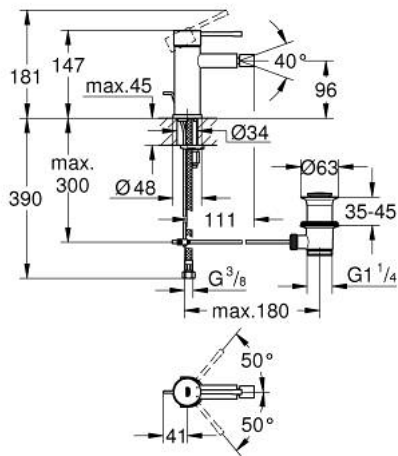

32 935 001 **ESSENCE SINGLE-LEVER BIDET MIXER 1/2"**
S-SIZE

PRODUCT DESCRIPTION

- Colour: chrome
- single hole installation
- metal lever
- GROHE SilkMove 28 mm ceramic cartridge
- With temperature limiter
- GROHE LongLife finish
- GROHE FastFixation Plus installation system
- Ball-joint mousseur
- Pop-up waste set 1 1/4"
- flexible connection hoses
- min. recommended pressure 1.0 bar

32 935 001 **ESSENCE SINGLE-LEVER BIDET MIXER 1/2"**
S-SIZE

SPARE PARTS, February 2022 – spareParts.validDate.now

- 1: Lever (Order-nr. 46917000)
 - 2: Fitting ring (Order-nr. 46715000)
 - 3: Cartridge (Order-nr. 46580000)
 - 4: Pop-up rod (Order-nr. 46739000)
 - 5: Flow control (Order-nr. 13998000)
 - 6: Escutcheon (Order-nr. 48603000)
 - 7: Shank mounting kit (Order-nr. 46645000)
 - 8: 1 1/4" waste set (Order-nr. 28910000)
 - 8.1: Plug (Order-nr. 07182000)
 - 8.2: Eccentric rod (Order-nr. 07052000)
 - 9: Mounting wrench (Order-nr. 19017000)*
 - 10: Eccentric rod (Order-nr. 07341000)*
- * Optional accessories