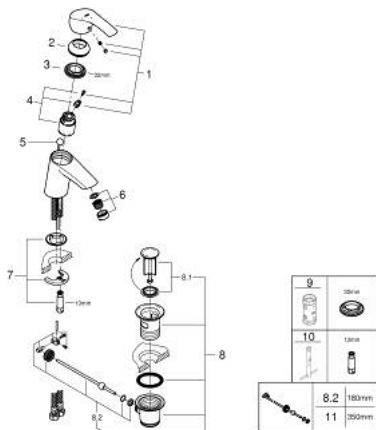

32 926 002 **EUROSMART SINGLE-LEVER BASIN MIXER 1/2"**
S-SIZE

PRODUCT DESCRIPTION

- Colour: chrome
- single hole installation
- metal lever
- GROHE SilkMove 35 mm ceramic cartridge
- EcoMode - cold water flow in mid-lever position saves energy
- adjustable flow rate limiter
- With temperature limiter
- GROHE LongLife finish
- GROHE EcoJoy - less water, perfect flow
- maximum flow rate (at 3 bar): 5 l/min
- GROHE FastFixation installation system
- Pop-up waste set 1 1/4"
- flexible connection hoses

32 926 002 EUROSART SINGLE-LEVER BASIN MIXER 1/2" S-SIZE

SPARE PARTS, August 2017 – spareParts.validDate.now

- 1: Lever (Order-nr. 46902000)
 - 2: Cap (Order-nr. 46492000)
 - 3: Screw coupling (Order-nr. 46460000)
 - 4: Cartridge (Order-nr. 46863000)
 - 5: Pop-up rod (Order-nr. 06329000)
 - 6: Flow control (Order-nr. 48159000)
 - 7: Shank mounting kit (Order-nr. 46671000)
 - 8: 1 1/4" waste set (Order-nr. 28910000)
 - 8.1: Plug (Order-nr. 07182000)
 - 8.2: Eccentric rod (Order-nr. 07052000)
 - 9: Socket spanner (Order-nr. 19332000)*
 - 10: Mounting wrench (Order-nr. 19017000)*
 - 11: Eccentric rod (Order-nr. 07341000)*
- * Optional accessories