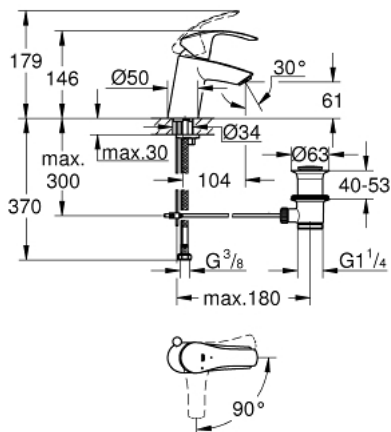

32 926 002 **EUROSMART SINGLE-LEVER BASIN MIXER 1/2"**
S-SIZE

PRODUCT DESCRIPTION

- Colour: chrome
- single hole installation
- metal lever
- GROHE SilkMove 35 mm ceramic cartridge
- EcoMode - cold water flow in mid-lever position saves energy
- adjustable flow rate limiter
- With temperature limiter
- GROHE LongLife finish
- GROHE EcoJoy - less water, perfect flow
- maximum flow rate (at 3 bar): 5 l/min
- GROHE FastFixation installation system
- Pop-up waste set 1 1/4"
- flexible connection hoses

32 926 002 EUROSART SINGLE-LEVER BASIN MIXER 1/2" S-SIZE

SPARE PARTS, August 2017 – spareParts.validDate.now

- 1: Lever (Order-nr. 46902000)
 - 2: Cap (Order-nr. 46492000)
 - 3: Screw coupling (Order-nr. 46460000)
 - 4: Cartridge (Order-nr. 46863000)
 - 5: Pop-up rod (Order-nr. 06329000)
 - 6: Flow control (Order-nr. 48159000)
 - 7: Shank mounting kit (Order-nr. 46671000)
 - 8: 1 1/4" waste set (Order-nr. 28910000)
 - 8.1: Plug (Order-nr. 07182000)
 - 8.2: Eccentric rod (Order-nr. 07052000)
 - 9: Socket spanner (Order-nr. 19332000)*
 - 10: Mounting wrench (Order-nr. 19017000)*
 - 11: Eccentric rod (Order-nr. 07341000)*
- * Optional accessories