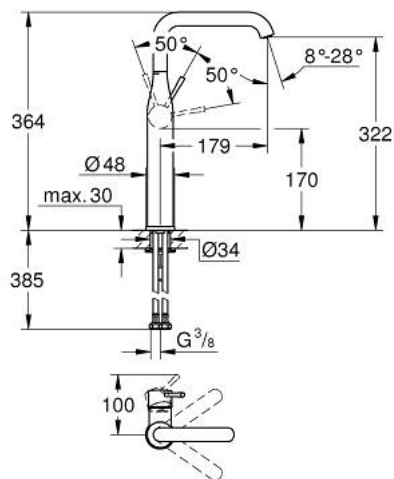

32 901 001 **ESSENCE SINGLE-LEVER BASIN MIXER 1/2"**
XL-SIZE

PRODUCT DESCRIPTION

- Colour: chrome
- single hole installation
- metal lever
- For free-standing basins
- GROHE SilkMove 28 mm ceramic cartridge
- With temperature limiter
- GROHE LongLife finish
- GROHE AquaGuide adjustable mousseur
- GROHE FastFixation Plus rapid installation system
- Swivel tubular spout with mousseur and stop limiter
- Smooth body
- flexible connection hoses
- maximum flow rate (at 3 bar): 6.6 l/min
- min. recommended pressure 1.0 bar

32 901 001 **ESSENCE SINGLE-LEVER BASIN MIXER 1/2"**
XL-SIZE

SPARE PARTS, February 2022 – spareParts.validDate.now

- 1: Lever (Order-nr. 46919000)
- 2: Cartridge (Order-nr. 46580000)
- 3: screw ring (Order-nr. 48591000)
- 4: Tubular spout (Order-nr. 13375000)
- 4.1: Spray plate (Order-nr. 48270000)
- 4.2: Sealing washer (Order-nr. 0128500M)
- 4.3: Safety ring (Order-nr. 4826600M)
- 5: Escutcheon (Order-nr. 48603000)
- 6: Shank mounting kit (Order-nr. 46645000)
- 7: Mounting wrench (Order-nr. 19017000)*
- 8: Waste set with push-open plug (Order-nr. 65807000)*