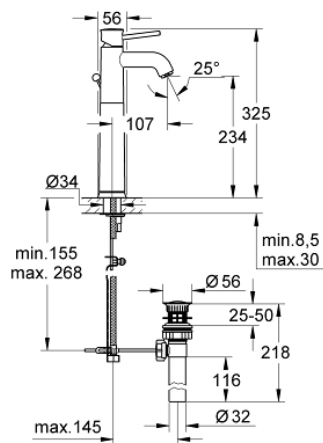

32 868 000 **BAUCLASSIC SINGLE-LEVER BASIN MIXER 1/2"**

**PRODUCT DESCRIPTION**

- Colour: chrome
- For free-standing basins
- metal lever
- GROHE SmoothControl 28 mm ceramic cartridge
- GROHE LongLife finish
- mousseur
- Pop-up waste set 1 1/4"
- flexible connection hoses
- rapid installation system

## 32 868 000 BAUCLASSIC SINGLE-LEVER BASIN MIXER 1/2"

**SPARE PARTS**, September 2009 – spareParts.validDate.now

- 1: Lever (Order-nr. 46761000)
  - 2: Cartridge (Order-nr. 46580000)
  - 3: Pop-up rod (Order-nr. 06329000)
  - 4: Flow control (Order-nr. 13952000)
  - 5: Shank mounting kit (Order-nr. 46249000)
  - 6: Mounting wrench (Order-nr. 19017000)\*
- \* Optional accessories