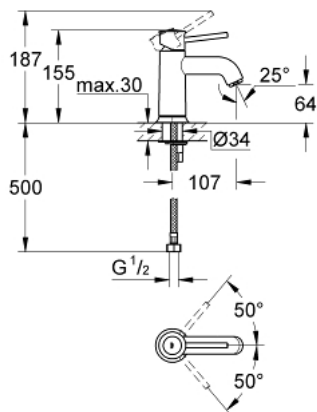

32 863 000 **BAUCLASSIC SINGLE-LEVER BASIN MIXER 1/2"**

**PRODUCT DESCRIPTION**

- Colour: chrome
- single hole installation
- metal lever
- GROHE SmoothControl 28 mm ceramic cartridge
- GROHE LongLife finish
- mousseur
- Smooth body
- flexible connection hoses
- rapid installation system

## 32 863 000 BAUCLASSIC SINGLE-LEVER BASIN MIXER 1/2"

**SPARE PARTS**, September 2009 – spareParts.validDate.now

1: Lever (Order-nr. 46761000)

2: Cartridge (Order-nr. 46580000)

3: Flow control (Order-nr. 13952000)

4: Shank mounting kit (Order-nr. 46249000)

5: Mounting wrench (Order-nr. 19017000)\*

\* Optional accessories