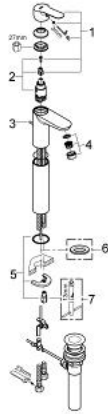

32 860 000 **BAUEDGE SINGLE-LEVER BASIN MIXER 1/2"**
XL-SIZE

SPARE PARTS, September 2009 – spareParts.validDate.now

- 1: Lever (Order-nr. 46697000)
- 2: Cartridge (Order-nr. 46580000)
- 3: Pop-up rod (Order-nr. 10769000)
- 4: Flow control (Order-nr. 13952000)
- 5: Shank mounting kit (Order-nr. 46249000)
- 6: Base plate (Order-nr. 48052000)*
- 7: Mounting wrench (Order-nr. 19017000)*

* Optional accessories