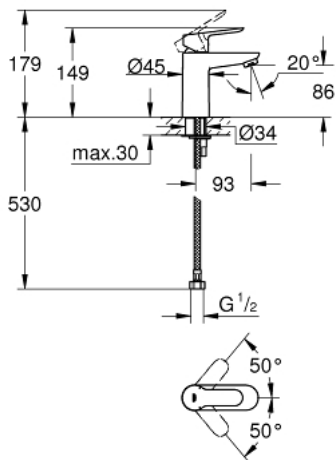

32 858 000 **BAUEDGE SINGLE-LEVER BASIN MIXER 1/2"**
S-SIZE

PRODUCT DESCRIPTION

- Colour: chrome
- single hole installation
- metal lever
- GROHE SmoothControl 28 mm ceramic cartridge
- GROHE LongLife finish
- mousseur
- Smooth body
- flexible connection hoses
- rapid installation system

32 858 000 **BAUEDGE SINGLE-LEVER BASIN MIXER 1/2"**
S-SIZE

SPARE PARTS, September 2009 – spareParts.validDate.now

1: Lever (Order-nr. 46697000)

2: Cartridge (Order-nr. 46580000)

3: Flow control (Order-nr. 13952000)

4: Shank mounting kit (Order-nr. 46249000)

5: Base plate (Order-nr. 48052000)*

6: Mounting wrench (Order-nr. 19017000)*

* Optional accessories