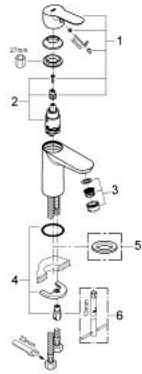

32 858 000 **BAUEDGE SINGLE-LEVER BASIN MIXER 1/2"**
S-SIZE

PRODUCT DESCRIPTION

- Colour: chrome
- single hole installation
- metal lever
- GROHE SmoothControl 28 mm ceramic cartridge
- GROHE LongLife finish
- mousseur
- Smooth body
- flexible connection hoses
- rapid installation system

32 858 000 **BAUEDGE SINGLE-LEVER BASIN MIXER 1/2"**
S-SIZE

SPARE PARTS, September 2009 – spareParts.validDate.now

1: Lever (Order-nr. 46697000)

2: Cartridge (Order-nr. 46580000)

3: Flow control (Order-nr. 13952000)

4: Shank mounting kit (Order-nr. 46249000)

5: Base plate (Order-nr. 48052000)*

6: Mounting wrench (Order-nr. 19017000)*

* Optional accessories