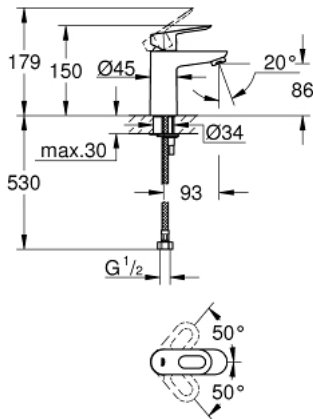

32 854 000 BAULOOK SINGLE-LEVER BASIN MIXER 1/2"

PRODUCT DESCRIPTION

- Colour: chrome
- single hole installation
- metal lever
- GROHE SmoothControl 28 mm ceramic cartridge
- GROHE LongLife finish
- mousseur
- Smooth body
- flexible connection hoses
- rapid installation system

32 854 000 BAULOOK SINGLE-LEVER BASIN MIXER 1/2"

SPARE PARTS, September 2009 – spareParts.validDate.now

1: Lever (Order-nr. 46695000)

2: Cartridge (Order-nr. 46580000)

3: Flow control (Order-nr. 13952000)

4: Shank mounting kit (Order-nr. 46249000)

5: Base plate (Order-nr. 48052000)*

6: Mounting wrench (Order-nr. 19017000)*

* Optional accessories