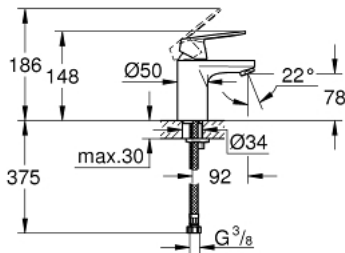

32 824 000 **EUROSMART COSMOPOLITAN SINGLE-LEVER BASIN MIXER 1/2"**
S-SIZE

PRODUCT DESCRIPTION

- Colour: chrome
- single hole installation
- metal lever
- GROHE SilkMove 35 mm ceramic cartridge
- adjustable flow rate limiter
- Adjustable minimum flow rate 2.5 l/min
- GROHE LongLife finish
- GROHE FastFixation installation system with centering support
- mousseur
- Smooth body
- flexible connection hoses
- Optional temperature limiter ref. no. 46 375
- Noise classification 1 in accordance with DIN4109 incl. certificate

32 824 000 **EUROSMART COSMOPOLITAN SINGLE-LEVER BASIN MIXER 1/2"**
S-SIZE

9	32mm
8	13mm
7	

SPARE PARTS, August 2009 – spareParts.validDate.now

- 1: Lever (Order-nr. 46681000)
 - 2: Cap (Order-nr. 46492000)
 - 3: Screw coupling (Order-nr. 46460000)
 - 4: Cartridge (Order-nr. 46374000)
 - 5: Flow control (Order-nr. 13929000)
 - 6: Shank mounting kit (Order-nr. 46671000)
 - 7: Temperature limiter (Order-nr. 46375000)*
 - 8: Mounting wrench (Order-nr. 19017000)*
 - 9: Socket spanner (Order-nr. 19332000)*
- * Optional accessories