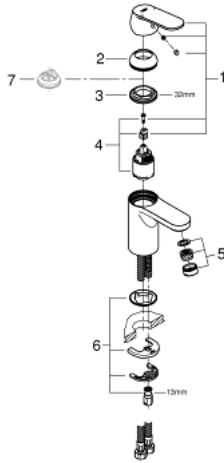

32 824 000 **EUROSMART COSMOPOLITAN SINGLE-LEVER BASIN MIXER 1/2"**
S-SIZE

PRODUCT DESCRIPTION

- Colour: chrome
- single hole installation
- metal lever
- GROHE SilkMove 35 mm ceramic cartridge
- adjustable flow rate limiter
- Adjustable minimum flow rate 2.5 l/min
- GROHE LongLife finish
- GROHE FastFixation installation system with centering support
- mousseur
- Smooth body
- flexible connection hoses
- Optional temperature limiter ref. no. 46 375
- Noise classification 1 in accordance with DIN4109 incl. certificate

32 824 000 **EUROSMART COSMOPOLITAN SINGLE-LEVER BASIN MIXER 1/2"**
S-SIZE

9	32mm
8	13mm
7	

SPARE PARTS, August 2009 – spareParts.validDate.now

- 1: Lever (Order-nr. 46681000)
 - 2: Cap (Order-nr. 46492000)
 - 3: Screw coupling (Order-nr. 46460000)
 - 4: Cartridge (Order-nr. 46374000)
 - 5: Flow control (Order-nr. 13929000)
 - 6: Shank mounting kit (Order-nr. 46671000)
 - 7: Temperature limiter (Order-nr. 46375000)*
 - 8: Mounting wrench (Order-nr. 19017000)*
 - 9: Socket spanner (Order-nr. 19332000)*
- * Optional accessories