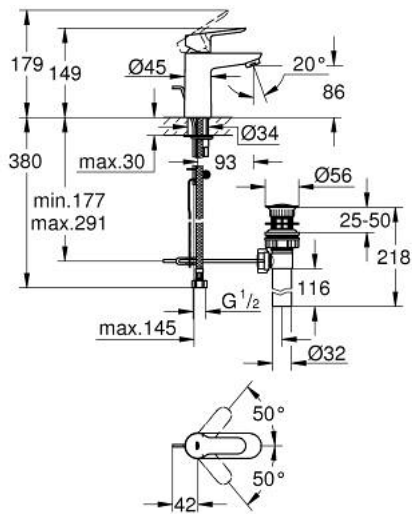

32 819 000 **BAUEDGE SINGLE-LEVER BASIN MIXER 1/2"**  
**S-SIZE**

**PRODUCT DESCRIPTION**

- Colour: chrome
- single hole installation
- metal lever
- GROHE SmoothControl 28 mm ceramic cartridge
- GROHE LongLife finish
- mousseur
- Pop-up waste set 1 1/4"
- flexible connection hoses
- rapid installation system

32 819 000 **BAUEDGE SINGLE-LEVER BASIN MIXER 1/2"**  
**S-SIZE**

**SPARE PARTS**, August 2009 – spareParts.validDate.now

- 1: Lever (Order-nr. 46697000)
- 2: Cartridge (Order-nr. 46580000)
- 3: Pop-up rod (Order-nr. 10769000)
- 4: Flow control (Order-nr. 13952000)
- 5: Shank mounting kit (Order-nr. 46249000)
- 6: Base plate (Order-nr. 48052000)\*
- 7: Mounting wrench (Order-nr. 19017000)\*