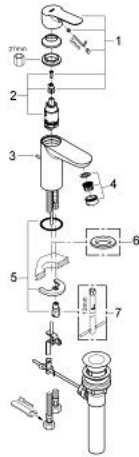

32 819 000 **BAUEDGE SINGLE-LEVER BASIN MIXER 1/2"**  
**S-SIZE**

**PRODUCT DESCRIPTION**

- Colour: chrome
- single hole installation
- metal lever
- GROHE SmoothControl 28 mm ceramic cartridge
- GROHE LongLife finish
- mousseur
- Pop-up waste set 1 1/4"
- flexible connection hoses
- rapid installation system

32 819 000 **BAUEDGE SINGLE-LEVER BASIN MIXER 1/2"**  
**S-SIZE**

**SPARE PARTS**, August 2009 – spareParts.validDate.now

- 1: Lever (Order-nr. 46697000)
- 2: Cartridge (Order-nr. 46580000)
- 3: Pop-up rod (Order-nr. 10769000)
- 4: Flow control (Order-nr. 13952000)
- 5: Shank mounting kit (Order-nr. 46249000)
- 6: Base plate (Order-nr. 48052000)\*
- 7: Mounting wrench (Order-nr. 19017000)\*