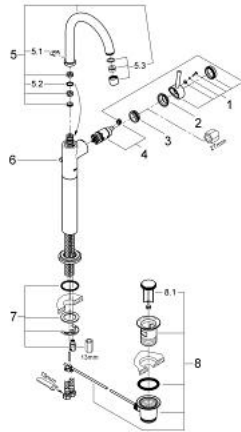

32 647 001 **ATRIO SINGLE-LEVER BASIN MIXER 1/2"**
XL-SIZE

PRODUCT DESCRIPTION

- Colour: chrome
- single hole installation
- For free-standing basins
- GROHE SilkMove 28 mm ceramic cartridge
- GROHE LongLife finish
- rapid installation system
- swivel tubular C-spout with mousseur
- Stop limiter
- Pop-up waste set 1 1/4"
- flexible connection hoses

32 647 001 **ATRIO SINGLE-LEVER BASIN MIXER 1/2"**
XL-SIZE

SPARE PARTS, October 2007 – spareParts.validDate.now

- 1: Lever (Order-nr. 46633000)
- 2: Cap (Order-nr. 46581000)
- 3: Fitting ring (Order-nr. 07419000)
- 4: Cartridge (Order-nr. 46580000)
- 5: Spout (Order-nr. 13170000)
- 5.1: Safety ring (Order-nr. 0806500M)
- 5.2: Sealing washer (Order-nr. 0128500M)
- 5.3: Flow control (Order-nr. 13935000)
- 6: Pop-up rod (Order-nr. 06575000)
- 7: Shank mounting kit (Order-nr. 46249000)
- 8: Waste fitting (Order-nr. 28915000)
- 8.1: Plug (Order-nr. 45210000)