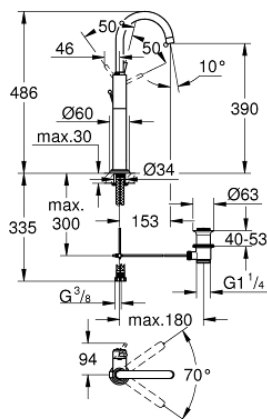

32 647 001 **ATRIO SINGLE-LEVER BASIN MIXER 1/2"**
XL-SIZE

PRODUCT DESCRIPTION

- Colour: chrome
- single hole installation
- For free-standing basins
- GROHE SilkMove 28 mm ceramic cartridge
- GROHE LongLife finish
- rapid installation system
- swivel tubular C-spout with mousseur
- Stop limiter
- Pop-up waste set 1 1/4"
- flexible connection hoses

32 647 001 **ATRIO SINGLE-LEVER BASIN MIXER 1/2"**
XL-SIZE

SPARE PARTS, October 2007 – spareParts.validDate.now

- 1: Lever (Order-nr. 46633000)
- 2: Cap (Order-nr. 46581000)
- 3: Fitting ring (Order-nr. 07419000)
- 4: Cartridge (Order-nr. 46580000)
- 5: Spout (Order-nr. 13170000)
- 5.1: Safety ring (Order-nr. 0806500M)
- 5.2: Sealing washer (Order-nr. 0128500M)
- 5.3: Flow control (Order-nr. 13935000)
- 6: Pop-up rod (Order-nr. 06575000)
- 7: Shank mounting kit (Order-nr. 46249000)
- 8: Waste fitting (Order-nr. 28915000)
- 8.1: Plug (Order-nr. 45210000)