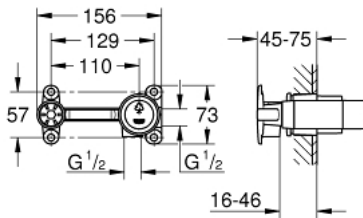

32 635 000 SINGLE-LEVER MIXER 1/2", CONCEALED BODY

PRODUCT DESCRIPTION

- for 2-hole basin mixers
- Wall installation
- Without finishing trim set
- GROHE SilkMove 35 mm ceramic cartridge
- adjustable flow rate limiter
- installation depth 45 to 75 mm
- DR-brass
- min. recommended pressure 1.0 bar
- includes mounting template

32 635 000 SINGLE-LEVER MIXER 1/2", CONCEALED BODY

SPARE PARTS, August 2007 – May 2022

1: Cartridge (Order-nr. 46374000)

2: Socket spanner (Order-nr. 19332000)*

* Optional accessories