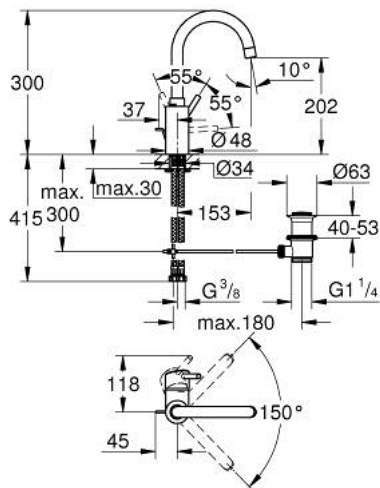

32 629 002 **CONCETTO SINGLE-LEVER BASIN MIXER 1/2"**
L-SIZE

PRODUCT DESCRIPTION

- Colour: chrome
- single hole installation
- metal lever
- Covered lever fixing
- GROHE SilkMove 35 mm ceramic cartridge
- adjustable flow rate limiter
- GROHE LongLife finish
- Protected Water Ways no contact of water with lead or nickel inside the tap
- GROHE FastFixation rapid installation system
- mousseur
- swivel tubular spout
- With stop restriction
- Pop-up waste set 1 1/4"
- flexible connection hoses
- Optional temperature limiter ref. no. 46 375
- min. recommended pressure 1.0 bar

32 629 002 **CONCETTO SINGLE-LEVER BASIN MIXER 1/2"**
L-SIZE

SPARE PARTS, August 2017 – spareParts.validDate.now

- 1: Lever (Order-nr. 46754000)
- 2: Cartridge (Order-nr. 46374000)
- 3: Flow control (Order-nr. 48418000)
- 4: Pop-up rod (Order-nr. 46739000)
- 5: Shank mounting kit (Order-nr. 46671000)
- 6: 1 1/4" waste set (Order-nr. 28910000)
- 6.1: Plug (Order-nr. 07182000)
- 6.2: Eccentric rod (Order-nr. 07052000)
- 7: Socket spanner (Order-nr. 19332000)*
- 8: Mounting wrench (Order-nr. 19017000)*
- 9: Eccentric rod (Order-nr. 07341000)*