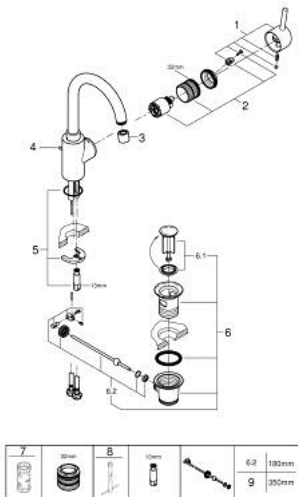

32 629 002 **CONCETTO SINGLE-LEVER BASIN MIXER 1/2"**
L-SIZE

PRODUCT DESCRIPTION

- Colour: chrome
- single hole installation
- metal lever
- Covered lever fixing
- GROHE SilkMove 35 mm ceramic cartridge
- adjustable flow rate limiter
- GROHE LongLife finish
- Protected Water Ways no contact of water with lead or nickel inside the tap
- GROHE FastFixation rapid installation system
- mousseur
- swivel tubular spout
- With stop restriction
- Pop-up waste set 1 1/4"
- flexible connection hoses
- Optional temperature limiter ref. no. 46 375
- min. recommended pressure 1.0 bar

32 629 002 **CONCETTO SINGLE-LEVER BASIN MIXER 1/2"**
L-SIZE

SPARE PARTS, August 2017 – spareParts.validDate.now

- 1: Lever (Order-nr. 46754000)
- 2: Cartridge (Order-nr. 46374000)
- 3: Flow control (Order-nr. 48418000)
- 4: Pop-up rod (Order-nr. 46739000)
- 5: Shank mounting kit (Order-nr. 46671000)
- 6: 1 1/4" waste set (Order-nr. 28910000)
- 6.1: Plug (Order-nr. 07182000)
- 6.2: Eccentric rod (Order-nr. 07052000)
- 7: Socket spanner (Order-nr. 19332000)*
- 8: Mounting wrench (Order-nr. 19017000)*
- 9: Eccentric rod (Order-nr. 07341000)*