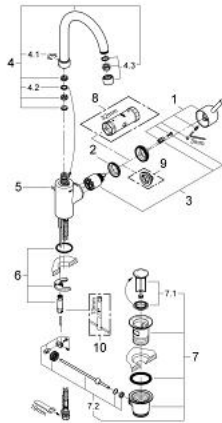

32 629 001 **CONCETTO SINGLE-LEVER BASIN MIXER 1/2"**
L-SIZE

PRODUCT DESCRIPTION

- Colour: chrome
- single hole installation
- metal lever
- Covered lever fixing
- GROHE SilkMove 35 mm ceramic cartridge
- adjustable flow rate limiter
- GROHE LongLife finish
- GROHE FastFixation rapid installation system
- mousseur
- Swivel tubular spout with stop limiter
- Pop-up waste set 1 1/4"
- flexible connection hoses
- min. recommended pressure 1.0 bar
- Optional temperature limiter ref. no. 46 375

32 629 001 **CONCETTO SINGLE-LEVER BASIN MIXER 1/2"**
L-SIZE

SPARE PARTS, April 2010 – spareParts.validDate.now

- 1: Lever (Order-nr. 46754000)
- 2: Screw coupling (Order-nr. 46460000)
- 3: Cartridge (Order-nr. 46374000)
- 4: Spout (Order-nr. 46631000)
- 4.1: Safety ring (Order-nr. 0806500M)
- 4.2: Sealing washer (Order-nr. 0128500M)
- 4.3: Flow control (Order-nr. 13993000)
- 5: Pop-up rod (Order-nr. 46739000)
- 6: Shank mounting kit (Order-nr. 46671000)
- 7: 1 1/4" waste set (Order-nr. 28910000)
- 7.1: Plug (Order-nr. 07182000)
- 7.2: Eccentric rod (Order-nr. 07052000)
- 8: Socket spanner (Order-nr. 19332000)*
- 9: Temperature limiter (Order-nr. 46375000)*
- 10: Mounting wrench (Order-nr. 19017000)*