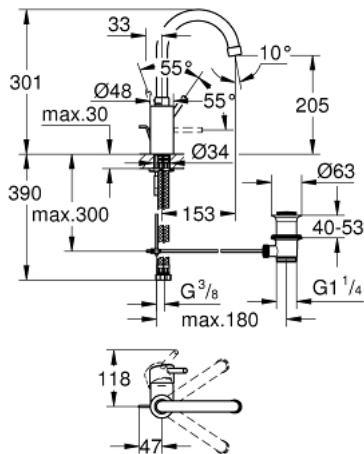

32 629 001 **CONCETTO SINGLE-LEVER BASIN MIXER 1/2"**
L-SIZE

PRODUCT DESCRIPTION

- Colour: chrome
- single hole installation
- metal lever
- Covered lever fixing
- GROHE SilkMove 35 mm ceramic cartridge
- adjustable flow rate limiter
- GROHE LongLife finish
- GROHE FastFixation rapid installation system
- mousseur
- Swivel tubular spout with stop limiter
- Pop-up waste set 1 1/4"
- flexible connection hoses
- min. recommended pressure 1.0 bar
- Optional temperature limiter ref. no. 46 375

32 629 001 **CONCETTO SINGLE-LEVER BASIN MIXER 1/2"**
L-SIZE

SPARE PARTS, April 2010 – spareParts.validDate.now

- 1: Lever (Order-nr. 46754000)
- 2: Screw coupling (Order-nr. 46460000)
- 3: Cartridge (Order-nr. 46374000)
- 4: Spout (Order-nr. 46631000)
- 4.1: Safety ring (Order-nr. 0806500M)
- 4.2: Sealing washer (Order-nr. 0128500M)
- 4.3: Flow control (Order-nr. 13993000)
- 5: Pop-up rod (Order-nr. 46739000)
- 6: Shank mounting kit (Order-nr. 46671000)
- 7: 1 1/4" waste set (Order-nr. 28910000)
- 7.1: Plug (Order-nr. 07182000)
- 7.2: Eccentric rod (Order-nr. 07052000)
- 8: Socket spanner (Order-nr. 19332000)*
- 9: Temperature limiter (Order-nr. 46375000)*
- 10: Mounting wrench (Order-nr. 19017000)*