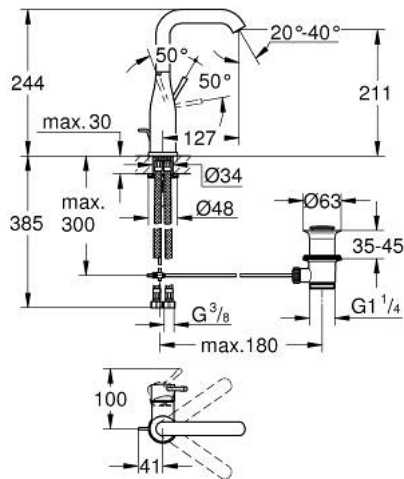

32 628 AL1 ESSENCE SINGLE-LEVER BASIN MIXER 1/2"
L-SIZE

PRODUCT DESCRIPTION

- Colour: Brushed hard graphite
- single hole installation
- metal lever
- GROHE SilkMove 28 mm ceramic cartridge
- With temperature limiter
- GROHE LongLife finish
- GROHE EcoJoy - less water, perfect flow
- maximum flow rate (at 3 bar): 6.5 l/min
- GROHE AquaGuide adjustable mousseur
- GROHE FastFixation Plus installation system
- Swivel tubular spout with mousseur and stop limiter
- Pop-up waste set 1 1/4"
- flexible connection hoses
- min. recommended pressure 1.0 bar

32 628 AL1 ESSENCE SINGLE-LEVER BASIN MIXER 1/2" L-SIZE

SPARE PARTS, July 2016 – spareParts.validDate.now

- 1: Lever (Order-nr. 46919AL0)
- 2: Cartridge (Order-nr. 46580000)
- 3: Tubular spout (Order-nr. 13374AL0)
- 4: Pop-up rod (Order-nr. 46739AL0)
- 5: Shank mounting kit (Order-nr. 46645000)
- 6: 1 1/4" waste set (Order-nr. 28910AL0)
- 6.1: Plug (Order-nr. 07182AL0)
- 6.2: Eccentric rod (Order-nr. 07052000)
- 7: Connection hose (Order-nr. 46255000)
- 8: Mounting wrench (Order-nr. 19017000)*
- 9: Eccentric rod (Order-nr. 07341000)*