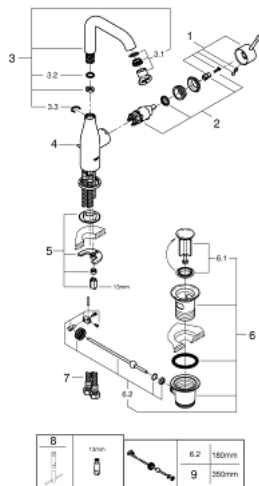

32 628 AL1 ESSENCE SINGLE-LEVER BASIN MIXER 1/2"
L-SIZE

PRODUCT DESCRIPTION

- Colour: Brushed hard graphite
- single hole installation
- metal lever
- GROHE SilkMove 28 mm ceramic cartridge
- With temperature limiter
- GROHE LongLife finish
- GROHE EcoJoy - less water, perfect flow
- maximum flow rate (at 3 bar): 6.5 l/min
- GROHE AquaGuide adjustable mousseur
- GROHE FastFixation Plus installation system
- Swivel tubular spout with mousseur and stop limiter
- Pop-up waste set 1 1/4"
- flexible connection hoses
- min. recommended pressure 1.0 bar

32 628 AL1 ESSENCE SINGLE-LEVER BASIN MIXER 1/2" L-SIZE

SPARE PARTS, July 2016 – spareParts.validDate.now

- 1: Lever (Order-nr. 46919AL0)
- 2: Cartridge (Order-nr. 46580000)
- 3: Tubular spout (Order-nr. 13374AL0)
- 4: Pop-up rod (Order-nr. 46739AL0)
- 5: Shank mounting kit (Order-nr. 46645000)
- 6: 1 1/4" waste set (Order-nr. 28910AL0)
- 6.1: Plug (Order-nr. 07182AL0)
- 6.2: Eccentric rod (Order-nr. 07052000)
- 7: Connection hose (Order-nr. 46255000)
- 8: Mounting wrench (Order-nr. 19017000)*
- 9: Eccentric rod (Order-nr. 07341000)*