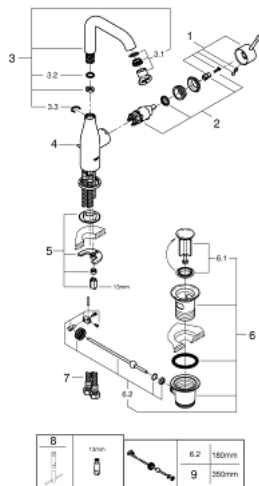

32 628 001 ESSENCE SINGLE-LEVER BASIN MIXER 1/2"
L-SIZE

PRODUCT DESCRIPTION

- Colour: chrome
- single hole installation
- metal lever
- GROHE SilkMove 28 mm ceramic cartridge
- With temperature limiter
- GROHE LongLife finish
- GROHE EcoJoy - less water, perfect flow
- maximum flow rate (at 3 bar): 6.5 l/min
- GROHE AquaGuide adjustable mousseur
- GROHE FastFixation Plus installation system
- Swivel tubular spout with mousseur and stop limiter
- Pop-up waste set 1 1/4"
- flexible connection hoses
- min. recommended pressure 1.0 bar

32 628 001 ESSENCE SINGLE-LEVER BASIN MIXER 1/2"
L-SIZE

SPARE PARTS, August 2016 – spareParts.validDate.now

- 1: Lever (Order-nr. 46919000)
- 2: Cartridge (Order-nr. 46580000)
- 3: Tubular spout (Order-nr. 13374000)
- 3.1: Spray plate (Order-nr. 48270000)
- 3.2: Sealing washer (Order-nr. 0128500M)
- 3.3: Safety ring (Order-nr. 4826600M)
- 4: Pop-up rod (Order-nr. 46739000)
- 5: Shank mounting kit (Order-nr. 46645000)
- 6: 1 1/4" waste set (Order-nr. 28910000)
- 6.1: Plug (Order-nr. 07182000)
- 6.2: Eccentric rod (Order-nr. 07052000)
- 7: Connection hose (Order-nr. 46255000)
- 8: Mounting wrench (Order-nr. 19017000)*
- 9: Eccentric rod (Order-nr. 07341000)*