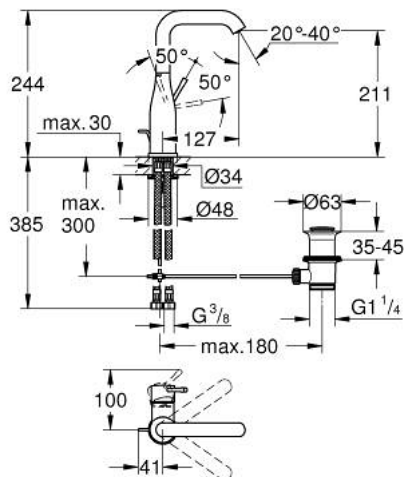

32 628 001 ESSENCE SINGLE-LEVER BASIN MIXER 1/2"
L-SIZE

PRODUCT DESCRIPTION

- Colour: chrome
- single hole installation
- metal lever
- GROHE SilkMove 28 mm ceramic cartridge
- With temperature limiter
- GROHE LongLife finish
- GROHE EcoJoy - less water, perfect flow
- maximum flow rate (at 3 bar): 6.5 l/min
- GROHE AquaGuide adjustable mousseur
- GROHE FastFixation Plus installation system
- Swivel tubular spout with mousseur and stop limiter
- Pop-up waste set 1 1/4"
- flexible connection hoses
- min. recommended pressure 1.0 bar

32 628 001 ESSENCE SINGLE-LEVER BASIN MIXER 1/2"
L-SIZE

SPARE PARTS, August 2016 – spareParts.validDate.now

- 1: Lever (Order-nr. 46919000)
- 2: Cartridge (Order-nr. 46580000)
- 3: Tubular spout (Order-nr. 13374000)
- 3.1: Spray plate (Order-nr. 48270000)
- 3.2: Sealing washer (Order-nr. 0128500M)
- 3.3: Safety ring (Order-nr. 4826600M)
- 4: Pop-up rod (Order-nr. 46739000)
- 5: Shank mounting kit (Order-nr. 46645000)
- 6: 1 1/4" waste set (Order-nr. 28910000)
- 6.1: Plug (Order-nr. 07182000)
- 6.2: Eccentric rod (Order-nr. 07052000)
- 7: Connection hose (Order-nr. 46255000)
- 8: Mounting wrench (Order-nr. 19017000)*
- 9: Eccentric rod (Order-nr. 07341000)*