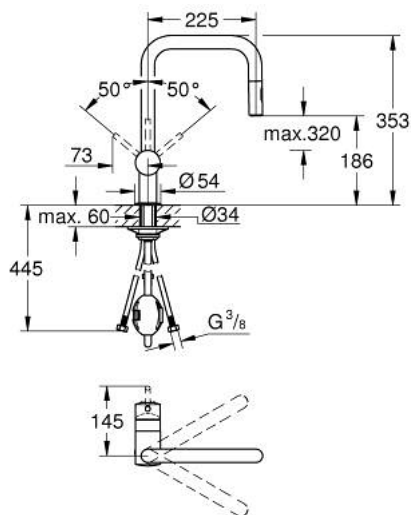

32 322 002 MINTA SINGLE-LEVER SINK MIXER 1/2"

PRODUCT DESCRIPTION

- Colour: chrome
- U-spout
- single hole installation
- GROHE LongLife finish
- GROHE SilkMove 46 mm ceramic cartridge
- Easy Docking Function guarantees easy retraction and smooth docking back to the starting position
- Pull-Out spout for greater flexibility
- Dual Spray - switch between laminar spray and SpeedClean shower jet using diverter
- automatic return to laminar spray
- adjustable flow rate limiter
- swivel tubular spout, swivel area 360°
- integrated non-return valve
- protected against backflow
- flexible connection hoses
- rapid installation system
- maximum flow rate (at 3 bar): 9 l/min

32 322 002 MINTA SINGLE-LEVER SINK MIXER 1/2"

SPARE PARTS, June 2024 – spareParts.validDate.now

- 1: Lever (Order-nr. 46015000)
- 2: Cap (Order-nr. 46025000)
- 3: Cartridge (Order-nr. 46048000)
- 4: Pull-Out spray (Order-nr. 48416000)
- 4.1: Non-return valve (Order-nr. 08565000)
- 4.2: Flow straightener (Order-nr. 48347000)
- 5: Shank mounting kit (Order-nr. 46345000)
- 6: Hose for sink mixer with pull-out dual spray or mousseur (Order-nr. 48293000)
- 7: Support plate (Order-nr. 05334000)