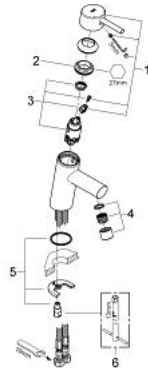

## 32 240 10E **CONCETTO SINGLE-LEVER BASIN MIXER 1/2"** **S-SIZE**

### PRODUCT DESCRIPTION

- Colour: chrome
- single hole installation
- metal lever
- GROHE SilkMove 28 mm ceramic cartridge
- adjustable flow rate limiter
- With temperature limiter
- GROHE LongLife finish
- GROHE EcoJoy - less water, perfect flow
- maximum flow rate (at 3 bar): 5 l/min
- SpeedClean mousseur
- GROHE FastFixation installation system with centering support
- Smooth body
- flexible connection hoses
- min. recommended pressure 1.0 bar
- Noise classification 1 in accordance with DIN4109 incl. certificate
- AquaCalibrator

32 240 10E **CONCETTO SINGLE-LEVER BASIN MIXER 1/2"**  
**S-SIZE**

**SPARE PARTS**, November 2010 – spareParts.validDate.now

- 1: Lever (Order-nr. 46753000)
- 2: Fitting ring (Order-nr. 46715000)
- 3: Cartridge (Order-nr. 46580000)
- 4: Flow control (Order-nr. 13935000)
- 5: Shank mounting kit (Order-nr. 46249000)
- 7: Mounting wrench (Order-nr. 19017000)\*
- 7: Base plate (Order-nr. 48165000)\*