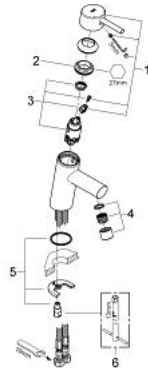

32 240 10E **CONCETTO SINGLE-LEVER BASIN MIXER 1/2"** **S-SIZE**

PRODUCT DESCRIPTION

- Colour: chrome
- single hole installation
- metal lever
- GROHE SilkMove 28 mm ceramic cartridge
- adjustable flow rate limiter
- With temperature limiter
- GROHE LongLife finish
- GROHE EcoJoy - less water, perfect flow
- maximum flow rate (at 3 bar): 5 l/min
- SpeedClean mousseur
- GROHE FastFixation installation system with centering support
- Smooth body
- flexible connection hoses
- min. recommended pressure 1.0 bar
- Noise classification 1 in accordance with DIN4109 incl. certificate

32 240 10E **CONCETTO SINGLE-LEVER BASIN MIXER 1/2"**
S-SIZE

SPARE PARTS, November 2010 – spareParts.validDate.now

- 1: Lever (Order-nr. 46753000)
- 2: Fitting ring (Order-nr. 46715000)
- 3: Cartridge (Order-nr. 46580000)
- 4: Flow control (Order-nr. 13935000)
- 5: Shank mounting kit (Order-nr. 46249000)
- 7: Mounting wrench (Order-nr. 19017000)*
- 7: Base plate (Order-nr. 48165000)*