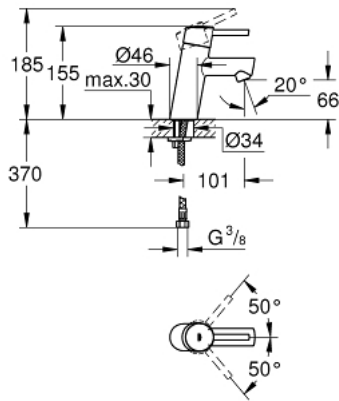

32 240 10E **CONCETTO SINGLE-LEVER BASIN MIXER 1/2"** **S-SIZE**

PRODUCT DESCRIPTION

- Colour: chrome
- single hole installation
- metal lever
- GROHE SilkMove 28 mm ceramic cartridge
- adjustable flow rate limiter
- With temperature limiter
- GROHE LongLife finish
- GROHE EcoJoy - less water, perfect flow
- maximum flow rate (at 3 bar): 5 l/min
- SpeedClean mousseur
- GROHE FastFixation installation system with centering support
- Smooth body
- flexible connection hoses
- min. recommended pressure 1.0 bar
- Noise classification 1 in accordance with DIN4109 incl. certificate

32 240 10E **CONCETTO SINGLE-LEVER BASIN MIXER 1/2"**
S-SIZE

SPARE PARTS, November 2010 – spareParts.validDate.now

- 1: Lever (Order-nr. 46753000)
- 2: Fitting ring (Order-nr. 46715000)
- 3: Cartridge (Order-nr. 46580000)
- 4: Flow control (Order-nr. 13935000)
- 5: Shank mounting kit (Order-nr. 46249000)
- 7: Mounting wrench (Order-nr. 19017000)*
- 7: Base plate (Order-nr. 48165000)*