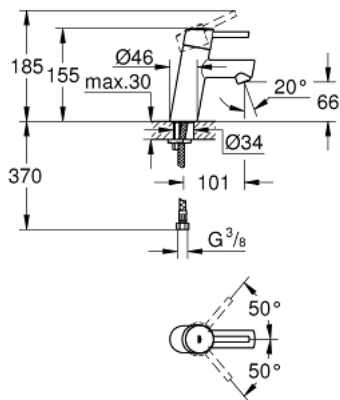

## 32 240 10E **CONCETTO SINGLE-LEVER BASIN MIXER 1/2"** **S-SIZE**

### PRODUCT DESCRIPTION

- Colour: chrome
- single hole installation
- metal lever
- GROHE SilkMove 28 mm ceramic cartridge
- adjustable flow rate limiter
- With temperature limiter
- GROHE LongLife finish
- GROHE EcoJoy - less water, perfect flow
- maximum flow rate (at 3 bar): 5 l/min
- SpeedClean mousseur
- GROHE FastFixation installation system with centering support
- Smooth body
- flexible connection hoses
- min. recommended pressure 1.0 bar
- Noise classification 1 in accordance with DIN4109 incl. certificate
- AquaCalibrator

32 240 10E **CONCETTO SINGLE-LEVER BASIN MIXER 1/2"**  
**S-SIZE**

**SPARE PARTS**, November 2010 – spareParts.validDate.now

- 1: Lever (Order-nr. 46753000)
- 2: Fitting ring (Order-nr. 46715000)
- 3: Cartridge (Order-nr. 46580000)
- 4: Flow control (Order-nr. 13935000)
- 5: Shank mounting kit (Order-nr. 46249000)
- 7: Mounting wrench (Order-nr. 19017000)\*
- 7: Base plate (Order-nr. 48165000)\*