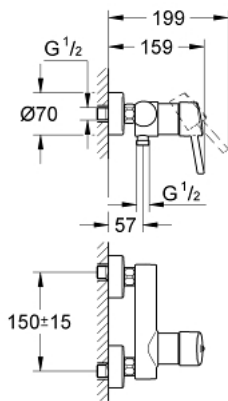

32 210 001 **CONCETTO SINGLE-LEVER SHOWER MIXER 1/2"**

PRODUCT DESCRIPTION

- Colour: chrome
- Wall mounted
- metal lever
- GROHE SilkMove 46 mm ceramic cartridge
- GROHE LongLife finish
- adjustable flow rate limiter
- shower bottom outlet 1/2" with integrated non return valve
- S-unions
- protected against backflow
- Optional temperature limiter ref. no. 46 308
- min. recommended pressure 1.0 bar
- Noise classification 1 in accordance with DIN4109 incl. certificate

32 210 001 **CONCETTO SINGLE-LEVER SHOWER MIXER 1/2"**

SPARE PARTS, April 2010 – spareParts.validDate.now

- 1: Lever (Order-nr. 46723000)
- 2: Cap (Order-nr. 46578000)
- 3: Cartridge (Order-nr. 46048000)
- 4: Non-return valve (Order-nr. 08565000)
- 5: Screw connection 1/2" (Order-nr. 45044000)
- 6: S-union (Order-nr. 12662000)
- 7: Temperature limiter (Order-nr. 46375000)*
- 8: Special spanner (Order-nr. 19377000)*
- 9: Extension 3/4" (Order-nr. 0713000M)*