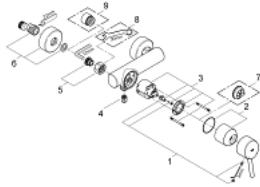

32 210 001 **CONCETTO SINGLE-LEVER SHOWER MIXER 1/2"**

PRODUCT DESCRIPTION

- Colour: chrome
- Wall mounted
- metal lever
- GROHE SilkMove 46 mm ceramic cartridge
- GROHE LongLife finish
- adjustable flow rate limiter
- shower bottom outlet 1/2" with integrated non return valve
- S-unions
- protected against backflow
- Optional temperature limiter ref. no. 46 308
- min. recommended pressure 1.0 bar
- Noise classification 1 in accordance with DIN4109 incl. certificate

32 210 001 **CONCETTO SINGLE-LEVER SHOWER MIXER 1/2"**

SPARE PARTS, April 2010 – spareParts.validDate.now

- 1: Lever (Order-nr. 46723000)
- 2: Cap (Order-nr. 46578000)
- 3: Cartridge (Order-nr. 46048000)
- 4: Non-return valve (Order-nr. 08565000)
- 5: Screw connection 1/2" (Order-nr. 45044000)
- 6: S-union (Order-nr. 12662000)
- 7: Temperature limiter (Order-nr. 46375000)*
- 8: Special spanner (Order-nr. 19377000)*
- 9: Extension 3/4" (Order-nr. 0713000M)*