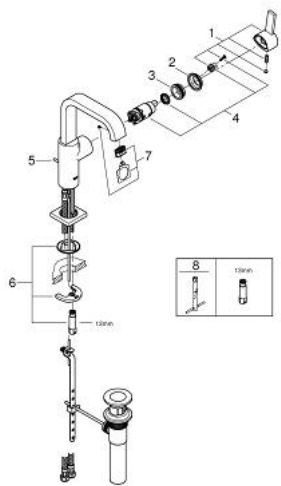

32 128 00A **ALLURE SINGLE-LEVER BASIN MIXER 1/2"**
L-SIZE

PRODUCT DESCRIPTION

- Colour: chrome
- single hole installation
- GROHE SilkMove 28 mm ceramic cartridge
- GROHE LongLife finish
- U-spout
- mousseur
- flexible connection hoses
- Pop-up waste set 1 1/4"
- rapid installation system
- Max flow rate: 1.2 gpm (4.56 L/min)

32 128 00A **ALLURE SINGLE-LEVER BASIN MIXER 1/2"**
L-SIZE

SPARE PARTS, June 2015 – spareParts.validDate.now

- 1: Lever (Order-nr. 46610000)
 - 2: Cap (Order-nr. 46581000)
 - 3: Fitting ring (Order-nr. 07419000)
 - 4: Cartridge (Order-nr. 46580000)
 - 5: Pop-up rod (Order-nr. 46739000)
 - 6: Shank mounting kit (Order-nr. 46671000)
 - 7: Flow control (Order-nr. 13220000)
 - 8: Mounting wrench (Order-nr. 19017000)*
- * Optional accessories