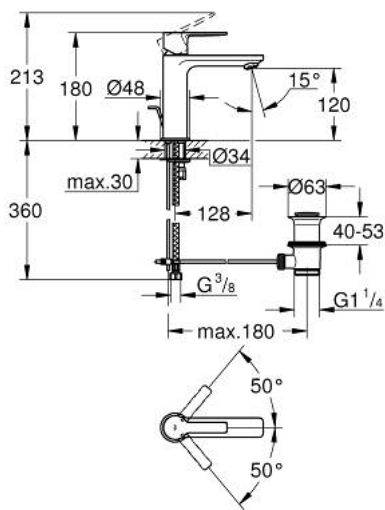

32 114 001 **LINEARE SINGLE-LEVER BASIN MIXER 1/2"**
S-SIZE

PRODUCT DESCRIPTION

- Colour: chrome
- single hole installation
- metal lever
- GROHE SilkMove 28 mm ceramic cartridge
- With temperature limiter
- GROHE LongLife finish
- GROHE EcoJoy - less water, perfect flow
- maximum flow rate (at 3 bar): 5 l/min
- SpeedClean mousseur
- GROHE FastFixation Plus installation system
- Pop-up waste set 1 1/4"
- flexible connection hoses

32 114 001 LINEARE SINGLE-LEVER BASIN MIXER 1/2" S-SIZE

SPARE PARTS, July 2016 – spareParts.validDate.now

- 1: Lever (Order-nr. 46980000)
 - 2: Cap (Order-nr. 46581000)
 - 3: Fitting ring (Order-nr. 07419000)
 - 4: Cartridge (Order-nr. 46580000)
 - 5: Flow control (Order-nr. 48159000)
 - 6: Pop-up rod (Order-nr. 46739000)
 - 7: Shank mounting kit (Order-nr. 46645000)
 - 8: 1 1/4" waste set (Order-nr. 28910000)
 - 8.1: Plug (Order-nr. 07182000)
 - 8.2: Eccentric rod (Order-nr. 07052000)
 - 9: Mounting wrench (Order-nr. 19017000)*
 - 10: Eccentric rod (Order-nr. 07341000)*
- * Optional accessories