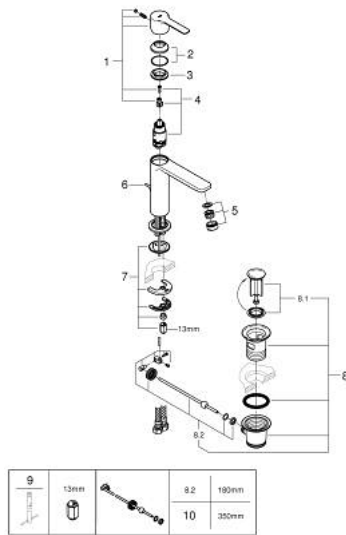

32 114 001 **LINEARE SINGLE-LEVER BASIN MIXER 1/2"**
S-SIZE

PRODUCT DESCRIPTION

- Colour: chrome
- single hole installation
- metal lever
- GROHE SilkMove 28 mm ceramic cartridge
- With temperature limiter
- GROHE LongLife finish
- GROHE EcoJoy - less water, perfect flow
- maximum flow rate (at 3 bar): 5 l/min
- SpeedClean mousseur
- GROHE FastFixation Plus installation system
- Pop-up waste set 1 1/4"
- flexible connection hoses

32 114 001 LINEARE SINGLE-LEVER BASIN MIXER 1/2" S-SIZE

SPARE PARTS, July 2016 – spareParts.validDate.now

- 1: Lever (Order-nr. 46980000)
 - 2: Cap (Order-nr. 46581000)
 - 3: Fitting ring (Order-nr. 07419000)
 - 4: Cartridge (Order-nr. 46580000)
 - 5: Flow control (Order-nr. 48159000)
 - 6: Pop-up rod (Order-nr. 46739000)
 - 7: Shank mounting kit (Order-nr. 46645000)
 - 8: 1 1/4" waste set (Order-nr. 28910000)
 - 8.1: Plug (Order-nr. 07182000)
 - 8.2: Eccentric rod (Order-nr. 07052000)
 - 9: Mounting wrench (Order-nr. 19017000)*
 - 10: Eccentric rod (Order-nr. 07341000)*
- * Optional accessories