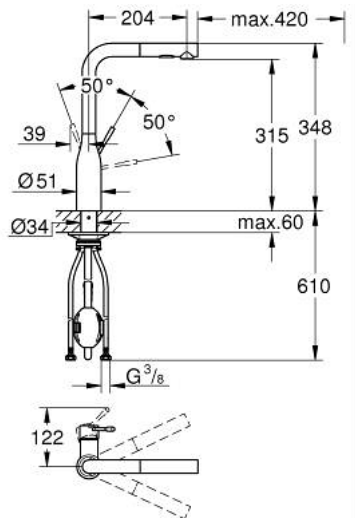

30 270 000 ESSENCE SINGLE-LEVER SINK MIXER 1/2"

PRODUCT DESCRIPTION

- Colour: chrome
- High spout
- single hole installation
- GROHE LongLife finish
- GROHE SilkMove 28 mm ceramic cartridge
- Pull-Out spout for greater flexibility
- Flow strainer
- Dual Spray - switch between laminar spray and SpeedClean shower jet using diverter
- automatic return to laminar spray
- material: metal
- swivel tubular spout, swivel area 360°
- integrated non-return valve
- protected against backflow
- flexible connection hoses
- metal fixation set
- integrated temperature limiter
- min. recommended pressure 1.0 bar

30 270 000 ESSENCE SINGLE-LEVER SINK MIXER 1/2"

SPARE PARTS, June 2022 – spareParts.validDate.now

- 1: Lever (Order-nr. 46927000)
- 2: Cartridge (Order-nr. 46580000)
- 3: Pull-Out spray (Order-nr. 46926000)
- 3.1: Dirt strainer (Order-nr. 0676800M)
- 3.2: Non-return valve (Order-nr. 08565000)
- 3.3: Flow straightener (Order-nr. 48275000)
- 4: Hose for sink mixer with pull-out dual spray or mousseur (Order-nr. 48293000)
- 5: Shank mounting kit (Order-nr. 48384000)
- 6: Support plate (Order-nr. 05334000)