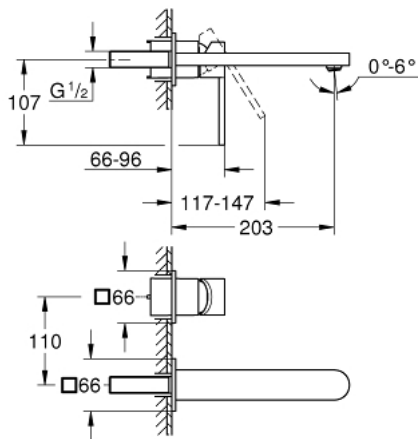

29 306 003 **GROHE PLUS TWO-HOLE BASIN MIXER**
L-SIZE

PRODUCT DESCRIPTION

- Colour: chrome
- Wall mounted
- for use with rough-in set 23 200
- Without concealed body
- Metal escutcheon
- metal lever
- GROHE LongLife finish
- GROHE EcoJoy - less water, perfect flow
- maximum flow rate (at 3 bar): 5 l/min
- SpeedClean mousseur
- GROHE AquaGuide adjustable mousseur
- Center distance 4 5/16" (110 mm)
- projection 203 mm
- min. recommended pressure 1.0 bar

29 306 003 **GROHE PLUS TWO-HOLE BASIN MIXER**
L-SIZE

SPARE PARTS, August 2018 – spareParts.validDate.now

1: Flow control (Order-nr. 48449000)

2: Extension for Volume Control (Order-nr. 46943000)*

* Optional accessories