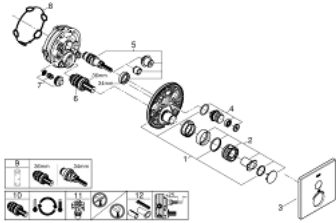

### SPARE PARTS, June 2018 – spareParts.validDate.now

- 1: Mounting plate (Order-nr. 48362000)
  - 2: Temperature control handle (Order-nr. 49029000)
  - 2.1: Cover cap (Order-nr. 1015030000)
  - 2.2: handle adaptor (Order-nr. 1015059990)
  - 3: Escutcheon (Order-nr. 49050000)
  - 4: Push button (Order-nr. 48361000)
  - 4.1: pushbutton (Order-nr. 14077000)
  - 5: Cartridge (Order-nr. 48359000)
  - 5.1: Spindle (Order-nr. 49088000)
  - 6: 3/4" Thermostatic compact cartridge (Order-nr. 49028000)
  - 7: Non-return valve (Order-nr. 49085000)
  - 8: Seal (Order-nr. 48360000)
  - 9: Socket spanner (Order-nr. 49059000)\*
  - 10: 3/4" Reversed TurboStat Cartridge (Order-nr. 49003000)\*
  - 11: **Service Stops** (Order-nr. 1405300M)\*
  - 12: Universal extension set single-lever mixers, 25 mm (Order-nr. 14048000)\*
- \* Optional accessories

### SPARE PARTS, September 2016 – June 2018

- 1: Mounting plate (Order-nr. 48362000)
  - 2: Temperature control handle (Order-nr. 49029000)
  - 3: Escutcheon (Order-nr. 49050000)
  - 4: Push button (Order-nr. 48361000)
  - 5: Cartridge (Order-nr. 48359000)
  - 6: 3/4" Thermostatic compact cartridge (Order-nr. 49028000)
  - 7: Non-return valve (Order-nr. 47753000)
  - 8: Seal (Order-nr. 48360000)
  - 9: Socket spanner (Order-nr. 49059000)\*
  - 10: 3/4" Reversed TurboStat Cartridge (Order-nr. 49003000)\*
  - 11: **Service Stops** (Order-nr. 1405300M)\*
  - 12: Universal extension set single-lever mixers, 25 mm (Order-nr. 14048000)\*
- \* Optional accessories