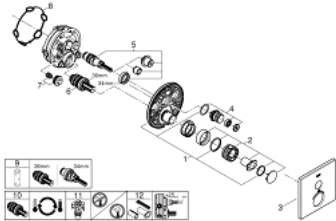

### SPARE PARTS, June 2018 – spareParts.validDate.now

- 1: Mounting plate (Order-nr. 48362000)
  - 2: Temperature control handle (Order-nr. 49029000)
  - 2.1: Cover cap (Order-nr. 1015030000)
  - 2.2: handle adaptor (Order-nr. 1015059990)
  - 3: Escutcheon (Order-nr. 49050000)
  - 4: Push button (Order-nr. 48361000)
  - 4.1: pushbutton (Order-nr. 14077000)
  - 5: Cartridge (Order-nr. 48359000)
  - 5.1: Spindle (Order-nr. 49088000)
  - 6: 3/4" Thermostatic compact cartridge (Order-nr. 49028000)
  - 7: Non-return valve (Order-nr. 49085000)
  - 8: Seal (Order-nr. 48360000)
  - 9: Socket spanner (Order-nr. 49059000)\*
  - 10: 3/4" Reversed TurboStat Cartridge (Order-nr. 49003000)\*
  - 11: **Service Stops** (Order-nr. 1405300M)\*
  - 12: Universal extension set single-lever mixers, 25 mm (Order-nr. 14048000)\*
- \* Optional accessories

### SPARE PARTS, September 2016 – June 2018

- 1: Mounting plate (Order-nr. 48362000)
  - 2: Temperature control handle (Order-nr. 49029000)
  - 3: Escutcheon (Order-nr. 49050000)
  - 4: Push button (Order-nr. 48361000)
  - 5: Cartridge (Order-nr. 48359000)
  - 6: 3/4" Thermostatic compact cartridge (Order-nr. 49028000)
  - 7: Non-return valve (Order-nr. 47753000)
  - 8: Seal (Order-nr. 48360000)
  - 9: Socket spanner (Order-nr. 49059000)\*
  - 10: 3/4" Reversed TurboStat Cartridge (Order-nr. 49003000)\*
  - 11: **Service Stops** (Order-nr. 1405300M)\*
  - 12: Universal extension set single-lever mixers, 25 mm (Order-nr. 14048000)\*
- \* Optional accessories