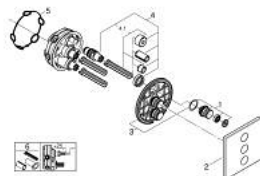

29 127 000 GROHTHERM SMARTCONTROL TRIPLE VOLUME CONTROL TRIM

PRODUCT DESCRIPTION

- Colour: chrome
- trim set for use with GROHE Rapido SmartBox 35 600/35 604/35 601
- Metal wall escutcheon with GROHE FastFixation (covered escutcheon and shaft sealing, covered fixing), 6° angle adjustable
- 10 mm thin profile escutcheon
- GROHE LongLife finish
- GROHE SmartControl - control the shower with intuitive push/turn button
- exchangeable symbols
- GROHE ProGrip - with knurl structure
- Multiple outlets can be run simultaneously
- without roughing-in set 35 600/35 604 (please order separately)
- flow performance: outlet D = 28 l/min outlet E = 28 l/min outlet A = 28 l/min outlet D+E+A = 65 l/min
- Optional flow reducer for CALGreen compliance included

29 127 000 GROHTHERM SMARTCONTROL TRIPLE VOLUME CONTROL TRIM

SPARE PARTS, January 2020 – spareParts.validDate.now

1: Push button (Order-nr. 48361000)

1.1: pushbutton (Order-nr. 14077000)

2: Escutcheon (Order-nr. 48368000)

3: Mounting plate (Order-nr. 48365000)

4: Cartridge (Order-nr. 48359000)

4.1: Spindle (Order-nr. 49088000)

5: Seal (Order-nr. 48360000)

6: Universal extension set single-lever mixers, 25 mm (Order-nr. 14048000)*