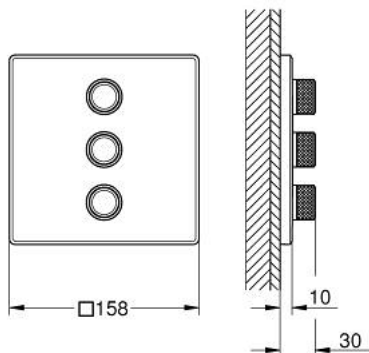

29 127 000 GROHTHERM SMARTCONTROL TRIPLE VOLUME CONTROL TRIM

PRODUCT DESCRIPTION

- Colour: chrome
- trim set for use with GROHE Rapido SmartBox 35 600/35 604/35 601
- Metal wall escutcheon with GROHE FastFixation (covered escutcheon and shaft sealing, covered fixing), 6° angle adjustable
- 10 mm thin profile escutcheon
- GROHE LongLife finish
- GROHE SmartControl - control the shower with intuitive push/turn button
- exchangeable symbols
- GROHE ProGrip - with knurl structure
- Multiple outlets can be run simultaneously
- without roughing-in set 35 600/35 604 (please order separately)
- flow performance: outlet D = 28 l/min outlet E = 28 l/min outlet A = 28 l/min outlet D+E+A = 65 l/min
- Optional flow reducer for CALGreen compliance included

29 127 000 GROHTHERM SMARTCONTROL TRIPLE VOLUME CONTROL TRIM

SPARE PARTS, January 2020 – spareParts.validDate.now

1: Push button (Order-nr. 48361000)

1.1: pushbutton (Order-nr. 14077000)

2: Escutcheon (Order-nr. 48368000)

3: Mounting plate (Order-nr. 48365000)

4: Cartridge (Order-nr. 48359000)

4.1: Spindle (Order-nr. 49088000)

5: Seal (Order-nr. 48360000)

6: Universal extension set single-lever mixers, 25 mm (Order-nr. 14048000)*