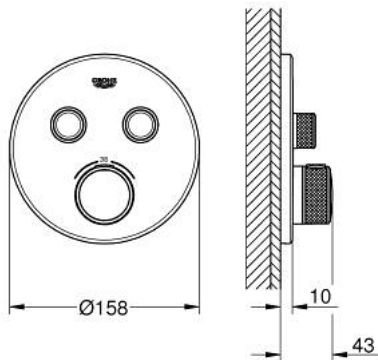

## 29 119 DL0 GROHTHERM SMARTCONTROL THERMOSTAT FOR CONCEALED INSTALLATION WITH 2 VALVES

### PRODUCT DESCRIPTION

- Colour: Brushed warm sunset
- trim set for GROHE Rapido SmartBox (35 600/35 604)
- Metal wall escutcheon with GROHE FastFixation (covered escutcheon and shaft sealing, covered fixing), 6° angle adjustable
- GROHE LongLife finish
- GROHE SmartControl - control the shower with intuitive push/turn button
- exchangeable symbols
- GROHE TurboStat - compact cartridge with wax thermostatic element
- GROHE SafeStop - safety button at 38°C
- GROHE SafeStop Plus - optional temperature limiter at 43°C or 46°C included
- Built-in check valve with dirt strainer
- Multiple outlets can be run simultaneously
- without roughing-in set 35 600/35 604 (please order separately)
- flow performance: outlet B = 24 l/min outlet C = 26 l/min outlet B+C = 29 l/min