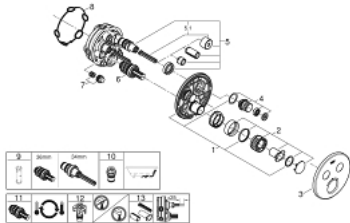

29 119 AL0 GROHTHERM SMARTCONTROL THERMOSTAT FOR CONCEALED INSTALLATION WITH 2 VALVES

PRODUCT DESCRIPTION

- Colour: Brushed hard graphite
- trim set for GROHE Rapido SmartBox (35 600/35 604)
- Metal wall escutcheon with GROHE FastFixation (covered escutcheon and shaft sealing, covered fixing), 6° angle adjustable
- GROHE LongLife finish
- GROHE SmartControl - control the shower with intuitive push/turn button
- exchangeable symbols
- GROHE TurboStat - compact cartridge with wax thermostatic element
- GROHE SafeStop - safety button at 38°C
- GROHE SafeStop Plus - optional temperature limiter at 43°C or 46°C included
- Built-in check valve with dirt strainer
- Multiple outlets can be run simultaneously
- without roughing-in set 35 600/35 604 (please order separately)
- flow performance: outlet B = 24 l/min outlet C = 26 l/min outlet B+C = 29 l/min

29 119 AL0 GROHTHERM SMARTCONTROL THERMOSTAT FOR CONCEALED INSTALLATION WITH 2 VALVES

SPARE PARTS, January 2020 – spareParts.validDate.now

- 1: Mounting plate (Order-nr. 48363000)
 - 2: Temperature control handle (Order-nr. 49029AL0)
 - 3: Escutcheon (Order-nr. 49032AL0)
 - 4: Push button (Order-nr. 48361AL0)
 - 4.1: pushbutton (Order-nr. 14077000)
 - 5: Cartridge (Order-nr. 48359000)
 - 5.1: Spindle (Order-nr. 49088000)
 - 6: 3/4" Thermostatic compact cartridge (Order-nr. 49028000)
 - 7: Non-return valves (Order-nr. 47979000)
 - 8: Seal (Order-nr. 48360000)
 - 9: Socket spanner (Order-nr. 49059000)*
 - 10: **Backflow protection combination (EN1717)** (Order-nr. 14055000)*
 - 11: 3/4" Reversed TurboStat Cartridge (Order-nr. 49003000)*
 - 12: **Service Stops** (Order-nr. 1405300M)*
 - 13: Universal extension set single-lever mixers, 25 mm (Order-nr. 14048000)*
- * Optional accessories