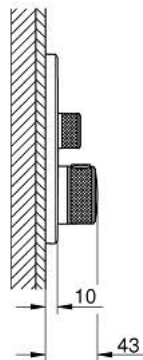

29 119 AL0 GROHTHERM SMARTCONTROL THERMOSTAT FOR CONCEALED INSTALLATION WITH 2 VALVES

PRODUCT DESCRIPTION

- Colour: Brushed hard graphite
- trim set for GROHE Rapido SmartBox (35 600/35 604)
- Metal wall escutcheon with GROHE FastFixation (covered escutcheon and shaft sealing, covered fixing), 6° angle adjustable
- GROHE LongLife finish
- GROHE SmartControl - control the shower with intuitive push/turn button
- exchangeable symbols
- GROHE TurboStat - compact cartridge with wax thermostatic element
- GROHE SafeStop - safety button at 38°C
- GROHE SafeStop Plus - optional temperature limiter at 43°C or 46°C included
- Built-in check valve with dirt strainer
- Multiple outlets can be run simultaneously
- without roughing-in set 35 600/35 604 (please order separately)
- flow performance: outlet B = 24 l/min outlet C = 26 l/min outlet B+C = 29 l/min

29 119 AL0 GROHTHERM SMARTCONTROL THERMOSTAT FOR CONCEALED INSTALLATION WITH 2 VALVES

SPARE PARTS, January 2020 – spareParts.validDate.now

- 1: Mounting plate (Order-nr. 48363000)
 - 2: Temperature control handle (Order-nr. 49029AL0)
 - 3: Escutcheon (Order-nr. 49032AL0)
 - 4: Push button (Order-nr. 48361AL0)
 - 4.1: pushbutton (Order-nr. 14077000)
 - 5: Cartridge (Order-nr. 48359000)
 - 5.1: Spindle (Order-nr. 49088000)
 - 6: 3/4" Thermostatic compact cartridge (Order-nr. 49028000)
 - 7: Non-return valves (Order-nr. 47979000)
 - 8: Seal (Order-nr. 48360000)
 - 9: Socket spanner (Order-nr. 49059000)*
 - 10: **Backflow protection combination (EN1717)** (Order-nr. 14055000)*
 - 11: 3/4" Reversed TurboStat Cartridge (Order-nr. 49003000)*
 - 12: **Service Stops** (Order-nr. 1405300M)*
 - 13: Universal extension set single-lever mixers, 25 mm (Order-nr. 14048000)*
- * Optional accessories