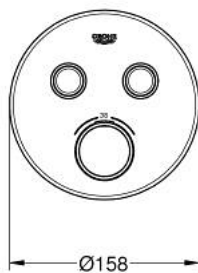

29 119 AL0 GROHTHERM SMARTCONTROL THERMOSTAT FOR CONCEALED INSTALLATION WITH 2 VALVES

PRODUCT DESCRIPTION

- Colour: Brushed hard graphite
- trim set for GROHE Rapido SmartBox (35 600/35 604)
- Metal wall escutcheon with GROHE FastFixation (covered escutcheon and shaft sealing, covered fixing), 6° angle adjustable
- GROHE LongLife finish
- GROHE SmartControl - control the shower with intuitive push/turn button
- exchangeable symbols
- GROHE TurboStat - compact cartridge with wax thermostatic element
- GROHE SafeStop - safety button at 38°C
- GROHE SafeStop Plus - optional temperature limiter at 43°C or 46°C included
- Built-in check valve with dirt strainer
- Multiple outlets can be run simultaneously
- without roughing-in set 35 600/35 604 (please order separately)
- flow performance: outlet B = 24 l/min outlet C = 26 l/min outlet B+C = 29 l/min

29 119 AL0 GROHTHERM SMARTCONTROL THERMOSTAT FOR CONCEALED INSTALLATION WITH 2 VALVES

SPARE PARTS, January 2020 – spareParts.validDate.now

- 1: Mounting plate (Order-nr. 48363000)
 - 2: Temperature control handle (Order-nr. 49029AL0)
 - 3: Escutcheon (Order-nr. 49032AL0)
 - 4: Push button (Order-nr. 48361AL0)
 - 4.1: pushbutton (Order-nr. 14077000)
 - 5: Cartridge (Order-nr. 48359000)
 - 5.1: Spindle (Order-nr. 49088000)
 - 6: 3/4" Thermostatic compact cartridge (Order-nr. 49028000)
 - 7: Non-return valves (Order-nr. 47979000)
 - 8: Seal (Order-nr. 48360000)
 - 9: Socket spanner (Order-nr. 49059000)*
 - 10: **Backflow protection combination (EN1717)** (Order-nr. 14055000)*
 - 11: 3/4" Reversed TurboStat Cartridge (Order-nr. 49003000)*
 - 12: **Service Stops** (Order-nr. 1405300M)*
 - 13: Universal extension set single-lever mixers, 25 mm (Order-nr. 14048000)*
- * Optional accessories