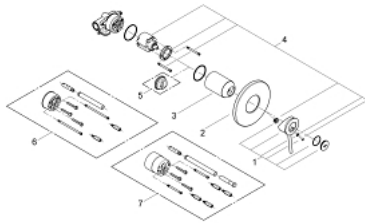

29 048 000 BAUCLASSIC SINGLE-LEVER SHOWER MIXER

PRODUCT DESCRIPTION

- Colour: chrome
- concealed installation
- consisting of:
 - Set for final installation
 - rough-in set (32 962 001)
 - metal lever
 - GROHE SmoothControl 46 mm ceramic cartridge
 - GROHE LongLife finish
 - adjustable flow rate limiter
 - Adjustable minimum flow rate 2.5 l/min
 - Escutcheon- and shaft-sealing
 - Optional temperature limiter ref. no. 46 308

29 048 000 BAUCLASSIC SINGLE-LEVER SHOWER MIXER

SPARE PARTS, December 2009 – spareParts.validDate.now

1: Lever (Order-nr. 46762000)

2: Escutcheon (Order-nr. 46773000)

3: Cap (Order-nr. 09038000)

4: Cartridge (Order-nr. 46048000)

5: Temperature limiter (Order-nr. 46308000)*

6: Extension set (Order-nr. 46191000)*

7: Extension set (Order-nr. 46343000)*

* Optional accessories