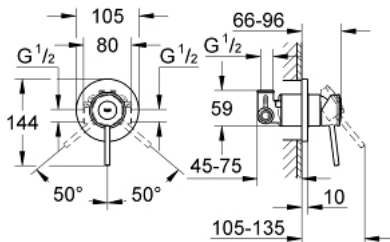

29 048 000 BAUCLASSIC SINGLE-LEVER SHOWER MIXER

PRODUCT DESCRIPTION

- Colour: chrome
- concealed installation
- consisting of:
 - Set for final installation
 - rough-in set (32 962 001)
 - metal lever
 - GROHE SmoothControl 46 mm ceramic cartridge
 - GROHE LongLife finish
 - adjustable flow rate limiter
 - Adjustable minimum flow rate 2.5 l/min
 - Escutcheon- and shaft-sealing
 - Optional temperature limiter ref. no. 46 308

29 048 000 BAUCLASSIC SINGLE-LEVER SHOWER MIXER

SPARE PARTS, December 2009 – spareParts.validDate.now

1: Lever (Order-nr. 46762000)

2: Escutcheon (Order-nr. 46773000)

3: Cap (Order-nr. 09038000)

4: Cartridge (Order-nr. 46048000)