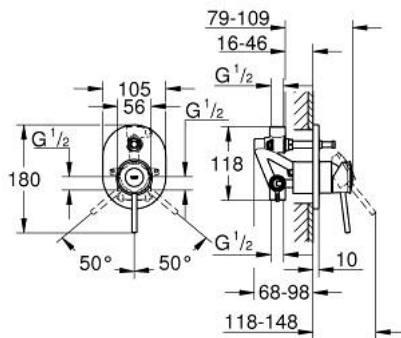

29 047 000 BAUCLASSIC SINGLE-LEVER BATH MIXER

PRODUCT DESCRIPTION

- Colour: chrome
- concealed installation
- consisting of:
 - Set for final installation
 - rough-in set (32 963 001)
 - metal lever
- GROHE SmoothControl 46 mm ceramic cartridge
- GROHE LongLife finish
- adjustable flow rate limiter
- Adjustable minimum flow rate 2.5 l/min
- Automatic diverter: bath/shower
- Escutcheon- and shaft-sealing
- Optional temperature limiter ref. no. 46 308

29 047 000 BAUCLASSIC SINGLE-LEVER BATH MIXER

SPARE PARTS, December 2009 – spareParts.validDate.now

- 1: Lever (Order-nr. 46762000)
- 2: Escutcheon (Order-nr. 46772000)
- 3: Cap (Order-nr. 09038000)
- 4: Cartridge (Order-nr. 46048000)
- 5: 3-Way Diverter Valve & Trim (Order-nr. 46737000)
- 6: Temperature limiter (Order-nr. 46308000)*
- 7: Extension set (Order-nr. 46191000)*
- 8: Extension set (Order-nr. 46343000)*