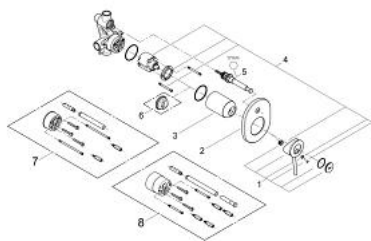

29 047 000 BAUCLASSIC SINGLE-LEVER BATH MIXER

PRODUCT DESCRIPTION

- Colour: chrome
- concealed installation
- consisting of:
 - Set for final installation
 - rough-in set (32 963 001)
 - metal lever
- GROHE SmoothControl 46 mm ceramic cartridge
- GROHE LongLife finish
- adjustable flow rate limiter
- Adjustable minimum flow rate 2.5 l/min
- Automatic diverter: bath/shower
- Escutcheon- and shaft-sealing
- Optional temperature limiter ref. no. 46 308

29 047 000 BAUCLASSIC SINGLE-LEVER BATH MIXER

SPARE PARTS, December 2009 – spareParts.validDate.now

- 1: Lever (Order-nr. 46762000)
- 2: Escutcheon (Order-nr. 46772000)
- 3: Cap (Order-nr. 09038000)
- 4: Cartridge (Order-nr. 46048000)
- 5: 3-Way Diverter Valve & Trim (Order-nr. 46737000)
- 6: Temperature limiter (Order-nr. 46308000)*
- 7: Extension set (Order-nr. 46191000)*
- 8: Extension set (Order-nr. 46343000)*