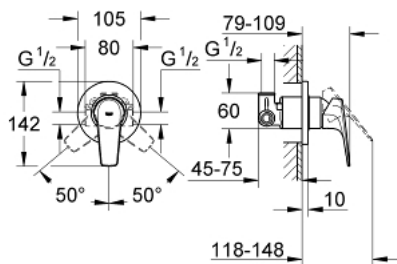

## 29 046 000 BAUFLOW SINGLE-LEVER SHOWER MIXER

### PRODUCT DESCRIPTION

- Colour: chrome
- concealed installation
- consisting of:
  - Set for final installation
  - rough-in set (32 962 001)
  - metal lever
  - GROHE SmoothControl 46 mm ceramic cartridge
  - GROHE LongLife finish
  - adjustable flow rate limiter
  - Adjustable minimum flow rate 2.5 l/min
  - Escutcheon- and shaft-sealing
  - Optional temperature limiter ref. no. 46 308

## 29 046 000 BAUFLOW SINGLE-LEVER SHOWER MIXER

**SPARE PARTS**, December 2009 – spareParts.validDate.now

1: Lever (Order-nr. 46702000)

2: Escutcheon (Order-nr. 46773000)

3: Cap (Order-nr. 09038000)

4: Cartridge (Order-nr. 46048000)