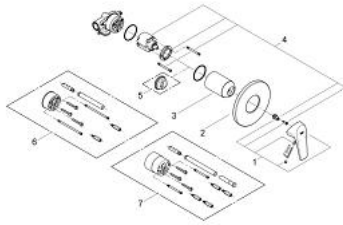

## 29 046 000 BAUFLOW SINGLE-LEVER SHOWER MIXER

### PRODUCT DESCRIPTION

- Colour: chrome
- concealed installation
- consisting of:
  - Set for final installation
  - rough-in set (32 962 001)
  - metal lever
  - GROHE SmoothControl 46 mm ceramic cartridge
  - GROHE LongLife finish
  - adjustable flow rate limiter
  - Adjustable minimum flow rate 2.5 l/min
  - Escutcheon- and shaft-sealing
  - Optional temperature limiter ref. no. 46 308

## 29 046 000 BAUFLOW SINGLE-LEVER SHOWER MIXER

**SPARE PARTS**, December 2009 – spareParts.validDate.now

1: Lever (Order-nr. 46702000)

2: Escutcheon (Order-nr. 46773000)

3: Cap (Order-nr. 09038000)

4: Cartridge (Order-nr. 46048000)