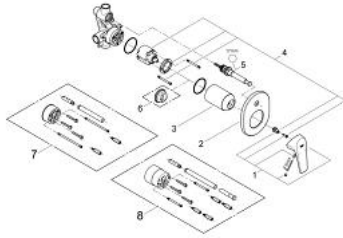

29 045 000 BAUFLOW SINGLE-LEVER BATH MIXER

PRODUCT DESCRIPTION

- Colour: chrome
- concealed installation
- consisting of:
 - Set for final installation
 - rough-in set (32 963 001)
 - metal lever
 - GROHE SmoothControl 46 mm ceramic cartridge
 - GROHE LongLife finish
 - adjustable flow rate limiter
 - Adjustable minimum flow rate 2.5 l/min
 - Automatic diverter: bath/shower
 - Escutcheon- and shaft-sealing
 - Optional temperature limiter

29 045 000 BAUFLOW SINGLE-LEVER BATH MIXER

SPARE PARTS, December 2009 – spareParts.validDate.now

1: Lever (Order-nr. 46702000)

2: Escutcheon (Order-nr. 46772000)

3: Cap (Order-nr. 09038000)

4: Cartridge (Order-nr. 46048000)

5: 3-Way Diverter Valve & Trim (Order-nr. 46737000)

6: Temperature limiter (Order-nr. 46308000)*

7: **Extension set** (Order-nr. 46191000)*

8: **Extension set** (Order-nr. 46343000)*

* Optional accessories