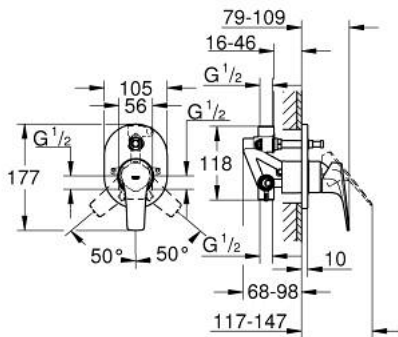

29 045 000 BAUFLOW SINGLE-LEVER BATH MIXER

PRODUCT DESCRIPTION

- Colour: chrome
- concealed installation
- consisting of:
 - Set for final installation
 - rough-in set (32 963 001)
 - metal lever
 - GROHE SmoothControl 46 mm ceramic cartridge
 - GROHE LongLife finish
 - adjustable flow rate limiter
 - Adjustable minimum flow rate 2.5 l/min
 - Automatic diverter: bath/shower
 - Escutcheon- and shaft-sealing
 - Optional temperature limiter

29 045 000 BAUFLOW SINGLE-LEVER BATH MIXER

SPARE PARTS, December 2009 – spareParts.validDate.now

1: Lever (Order-nr. 46702000)

2: Escutcheon (Order-nr. 46772000)

3: Cap (Order-nr. 09038000)

4: Cartridge (Order-nr. 46048000)

5: 3-Way Diverter Valve & Trim (Order-nr. 46737000)

6: Temperature limiter (Order-nr. 46308000)*

7: **Extension set** (Order-nr. 46191000)*

8: **Extension set** (Order-nr. 46343000)*

* Optional accessories