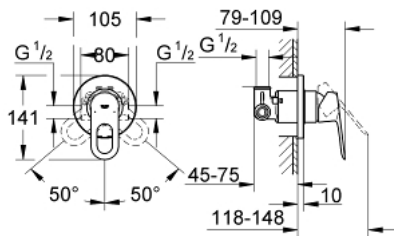

29 042 000 BAULoop SINGLE-LEVER SHOWER MIXER

PRODUCT DESCRIPTION

- Colour: chrome
- concealed installation
- consisting of:
 - Set for final installation
 - rough-in set (32 962 001)
 - metal lever
 - GROHE SmoothControl 46 mm ceramic cartridge
 - GROHE LongLife finish
 - adjustable flow rate limiter
 - Adjustable minimum flow rate 2.5 l/min
 - Escutcheon- and shaft-sealing
 - Optional temperature limiter ref. no. 46 308

29 042 000 BAULOOP SINGLE-LEVER SHOWER MIXER

SPARE PARTS, December 2009 – spareParts.validDate.now

1: Lever (Order-nr. 46696000)

2: Escutcheon (Order-nr. 46773000)

3: Cap (Order-nr. 09038000)

4: Cartridge (Order-nr. 46048000)