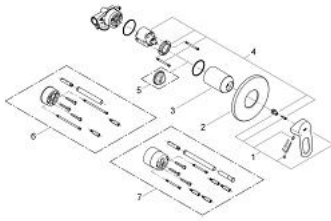

29 042 000 BAULoop SINGLE-LEVER SHOWER MIXER

PRODUCT DESCRIPTION

- Colour: chrome
- concealed installation
- consisting of:
 - Set for final installation
 - rough-in set (32 962 001)
 - metal lever
 - GROHE SmoothControl 46 mm ceramic cartridge
 - GROHE LongLife finish
 - adjustable flow rate limiter
 - Adjustable minimum flow rate 2.5 l/min
 - Escutcheon- and shaft-sealing
 - Optional temperature limiter ref. no. 46 308

29 042 000 BAULOOP SINGLE-LEVER SHOWER MIXER

SPARE PARTS, December 2009 – spareParts.validDate.now

1: Lever (Order-nr. 46696000)

2: Escutcheon (Order-nr. 46773000)

3: Cap (Order-nr. 09038000)

4: Cartridge (Order-nr. 46048000)

5: Temperature limiter (Order-nr. 46308000)*

6: **Extension set** (Order-nr. 46191000)*

7: **Extension set** (Order-nr. 46343000)*

* Optional accessories