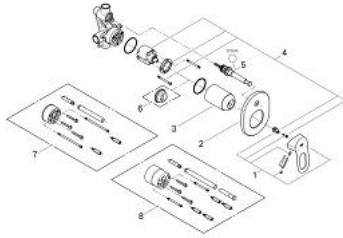

## 29 041 000 BAULoop SINGLE-LEVER BATH MIXER

### PRODUCT DESCRIPTION

- Colour: chrome
- concealed installation
- consisting of:
  - Set for final installation
  - rough-in set (32 963 001)
  - metal lever
  - GROHE SmoothControl 46 mm ceramic cartridge
  - GROHE LongLife finish
  - adjustable flow rate limiter
  - Adjustable minimum flow rate 2.5 l/min
  - Automatic diverter: bath/shower
  - Escutcheon- and shaft-sealing
  - Optional temperature limiter ref. no. 46 308

## 29 041 000 BAULOOP SINGLE-LEVER BATH MIXER

**SPARE PARTS**, December 2009 – spareParts.validDate.now

1: Lever (Order-nr. 46696000)

2: Escutcheon (Order-nr. 46772000)

3: Cap (Order-nr. 09038000)

4: Cartridge (Order-nr. 46048000)

5: 3-Way Diverter Valve & Trim (Order-nr. 46737000)

6: Temperature limiter (Order-nr. 46308000)\*

7: **Extension set** (Order-nr. 46191000)\*

8: **Extension set** (Order-nr. 46343000)\*

\* Optional accessories