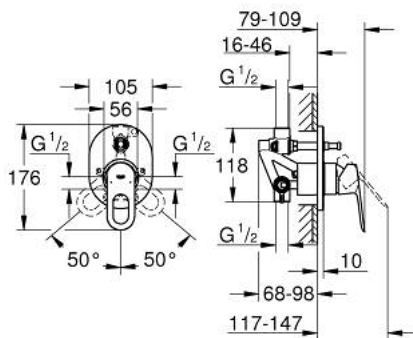

## 29 041 000 BAULoop SINGLE-LEVER BATH MIXER

### PRODUCT DESCRIPTION

- Colour: chrome
- concealed installation
- consisting of:
  - Set for final installation
  - rough-in set (32 963 001)
  - metal lever
  - GROHE SmoothControl 46 mm ceramic cartridge
  - GROHE LongLife finish
  - adjustable flow rate limiter
  - Adjustable minimum flow rate 2.5 l/min
  - Automatic diverter: bath/shower
  - Escutcheon- and shaft-sealing
  - Optional temperature limiter ref. no. 46 308

## 29 041 000 BAULOOP SINGLE-LEVER BATH MIXER

**SPARE PARTS**, December 2009 – spareParts.validDate.now

1: Lever (Order-nr. 46696000)

2: Escutcheon (Order-nr. 46772000)

3: Cap (Order-nr. 09038000)

4: Cartridge (Order-nr. 46048000)

5: 3-Way Diverter Valve & Trim (Order-nr. 46737000)

6: Temperature limiter (Order-nr. 46308000)\*

7: **Extension set** (Order-nr. 46191000)\*

8: **Extension set** (Order-nr. 46343000)\*

\* Optional accessories