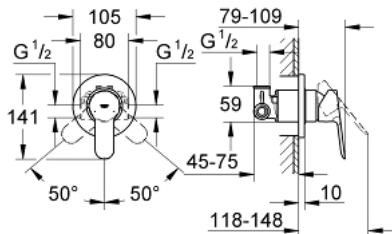

## 29 040 000 BAUEDGE SINGLE-LEVER SHOWER MIXER

### PRODUCT DESCRIPTION

- Colour: chrome
- concealed installation
- consisting of:
  - Set for final installation
  - rough-in set (32 962 000)
  - metal lever
  - GROHE SmoothControl 46 mm ceramic cartridge
  - GROHE LongLife finish
  - adjustable flow rate limiter
  - Escutcheon- and shaft-sealing
  - Optional temperature limiter

## 29 040 000 BAUEDGE SINGLE-LEVER SHOWER MIXER

**SPARE PARTS**, December 2009 – spareParts.validDate.now

1: Lever (Order-nr. 46698000)

2: Escutcheon (Order-nr. 46773000)

3: Cap (Order-nr. 09038000)

4: Cartridge (Order-nr. 46048000)