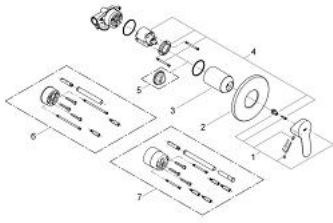

## 29 040 000 BAUEDGE SINGLE-LEVER SHOWER MIXER

### PRODUCT DESCRIPTION

- Colour: chrome
- concealed installation
- consisting of:
  - Set for final installation
  - rough-in set (32 962 000)
  - metal lever
  - GROHE SmoothControl 46 mm ceramic cartridge
  - GROHE LongLife finish
  - adjustable flow rate limiter
  - Escutcheon- and shaft-sealing
  - Optional temperature limiter

## 29 040 000 BAUEDGE SINGLE-LEVER SHOWER MIXER

**SPARE PARTS**, December 2009 – spareParts.validDate.now

1: Lever (Order-nr. 46698000)

2: Escutcheon (Order-nr. 46773000)

3: Cap (Order-nr. 09038000)

4: Cartridge (Order-nr. 46048000)