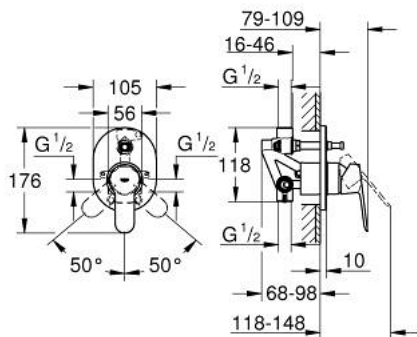

29 039 000 BAUEDGE SINGLE-LEVER BATH MIXER

PRODUCT DESCRIPTION

- Colour: chrome
- concealed installation
- consisting of:
 - Set for final installation
 - rough-in set (32 963 000)
 - metal lever
 - GROHE SmoothControl 46 mm ceramic cartridge
 - GROHE LongLife finish
 - adjustable flow rate limiter
 - Automatic diverter: bath/shower
 - Escutcheon- and shaft-sealing
 - Optional temperature limiter

29 039 000 BAUEDGE SINGLE-LEVER BATH MIXER

SPARE PARTS, December 2009 – spareParts.validDate.now

1: Lever (Order-nr. 46698000)

2: Escutcheon (Order-nr. 46772000)

3: Cap (Order-nr. 09038000)

4: Cartridge (Order-nr. 46048000)

5: 3-Way Diverter Valve & Trim (Order-nr. 46737000)

6: Temperature limiter (Order-nr. 46308000)*

7: **Extension set** (Order-nr. 46191000)*

8: **Extension set** (Order-nr. 46343000)*

* Optional accessories