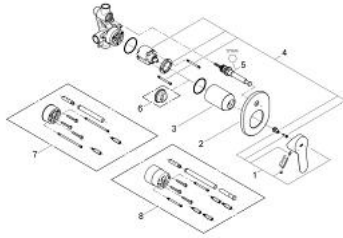

29 039 000 BAUEDGE SINGLE-LEVER BATH MIXER

PRODUCT DESCRIPTION

- Colour: chrome
- concealed installation
- consisting of:
 - Set for final installation
 - rough-in set (32 963 000)
 - metal lever
 - GROHE SmoothControl 46 mm ceramic cartridge
 - GROHE LongLife finish
 - adjustable flow rate limiter
 - Automatic diverter: bath/shower
 - Escutcheon- and shaft-sealing
 - Optional temperature limiter

29 039 000 BAUEDGE SINGLE-LEVER BATH MIXER

SPARE PARTS, December 2009 – spareParts.validDate.now

1: Lever (Order-nr. 46698000)

2: Escutcheon (Order-nr. 46772000)

3: Cap (Order-nr. 09038000)

4: Cartridge (Order-nr. 46048000)

5: 3-Way Diverter Valve & Trim (Order-nr. 46737000)

6: Temperature limiter (Order-nr. 46308000)*

7: **Extension set** (Order-nr. 46191000)*

8: **Extension set** (Order-nr. 46343000)*

* Optional accessories